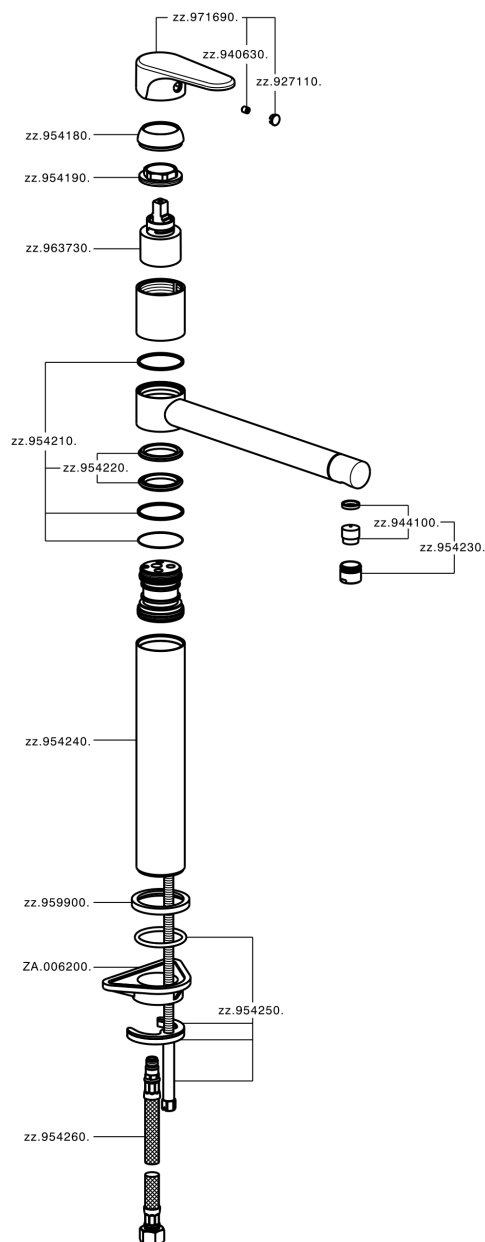

Single lever sink mixer Energysave KITCHEN_A3001585

A3001585

<https://en.cisal.it/single-lever-sink-mixer-energysave-kitchen-a3001585>

2024-12-22