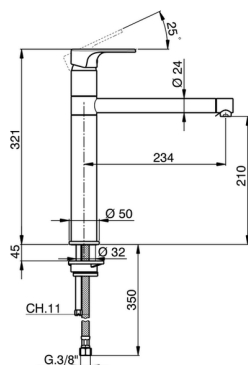

Single lever sink mixer Energysave KITCHEN_A3001585

MODEL **A3001585**

Single lever sink mixer Energysave, swivel spout, G.3/8" stainless steel flexible hoses

AVAILABLE FINISHINGS

-  **21** 21 Chrome
-  **2F** 2F Brushed Nickel
-  **40** 40 Matt Black

CHARACTERISTICS

Cartridge Spare Parts **ZZ96373000**

35 mm Cartridge

EcoStop

EcoStop feature limits water flow to approximately 50% of maximum output with one point of resistance on setting. Push slightly past the middle stop only when full water output is required. This will save water up to 50%.