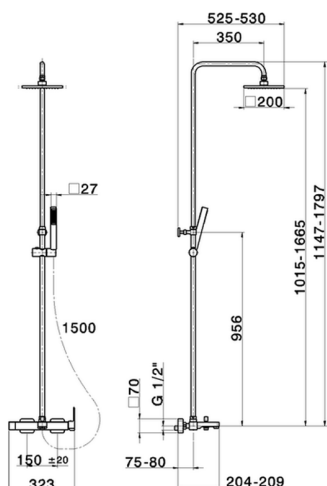

3-functions single lever bath set SHOWER COLUMNS_RR004120

MODEL **RR004120**

3-functions single lever bath set, 2 outlet diverter, adjustable riser column, sliding shower bracket, ABS 27x27mm one spray minimalist square handshower, 200x200 mm ABS square showerhead, 150 cm smooth SILVERFLEX Flexible Hose

AVAILABLE FINISHINGS

CHARACTERISTICS

Cartridge Spare Parts **ZZ95409000**

35 mm Cartridge

EcoStop

EcoStop feature limits water flow to approximately 50% of maximum output with one point of resistance on setting. Push slightly past the middle stop only when full water output is required. This will save water up to 50%.

DeviaStop

The Cisal Devia Stop technology allows to adjust the water flow and to direct it to the selected output point (overhead soaker, hand shower, etc).

2024-12-22