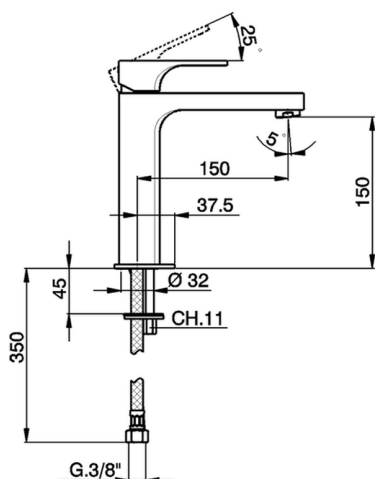

Single lever 'medium' basin mixer CUBIC_CU001501

MODEL **CU001501**

Single lever 'medium' basin mixer, without automatic pop-up waste, G.3/8" stainless steel flexible hose

AVAILABLE FINISHINGS

-  **21** 21 Chrome
-  **2B** 2B Polished Nickel
-  **2F** 2F Brushed Nickel
-  **40** 40 Matt Black

CHARACTERISTICS

Cartridge Spare Parts **ZZ94240000**

25 mm Cartridge

Single lever 'medium' basin mixer CUBIC_CU001501

CU001501

<https://en.cisal.it/single-lever-medium-basin-mixer-cubic-cu001501>

2026-06-14