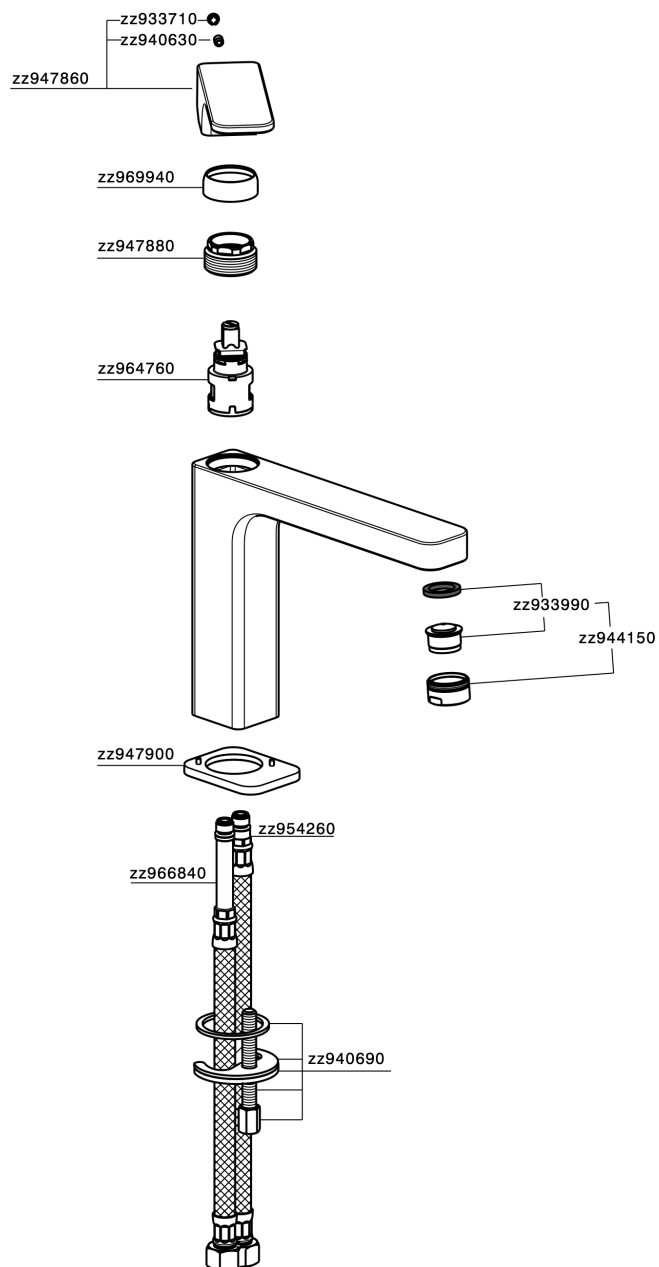

Single lever 'medium' basin mixer CUBIC_CU001501

CU001501

<https://en.cisal.it/single-lever-medium-basin-mixer-cubic-cu001501>

2026-06-13