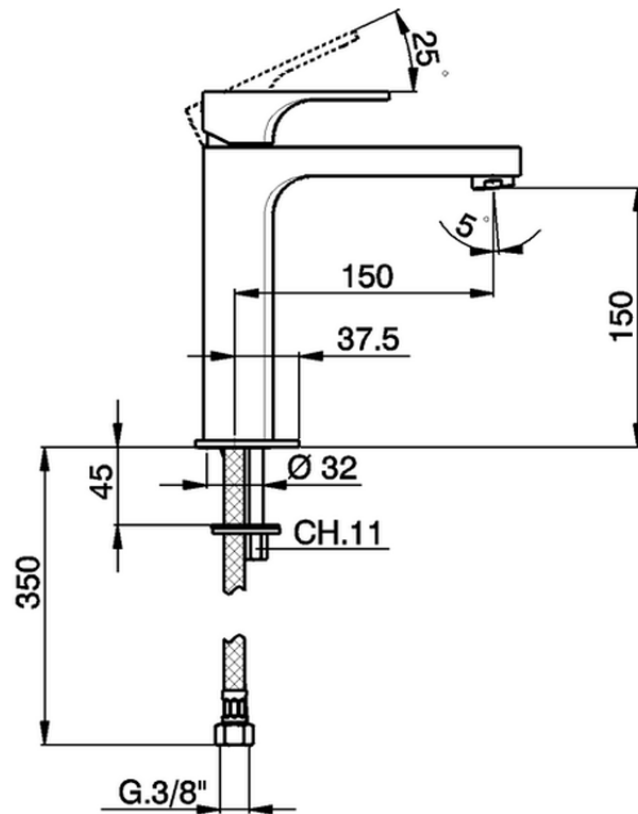

Single lever 'medium' basin mixer CUBIC_CU001501

CU001501

<https://en.cisal.it/single-lever-medium-basin-mixer-cubic-cu001501>

2026-06-10