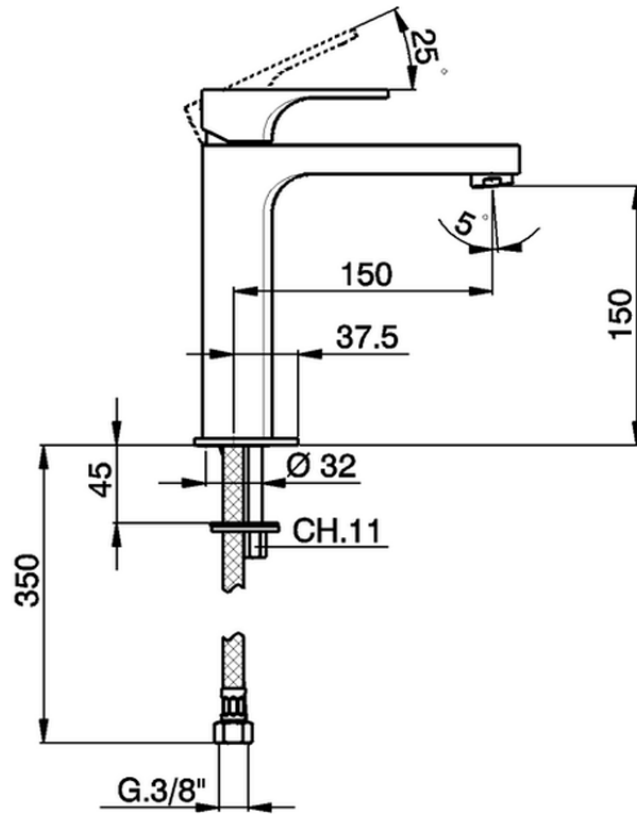

## Single lever 'medium' basin mixer CUBIC\_CU001501

CU001501

<https://en.cisal.it/single-lever-medium-basin-mixer-cubic-cu001501>

2026-04-30