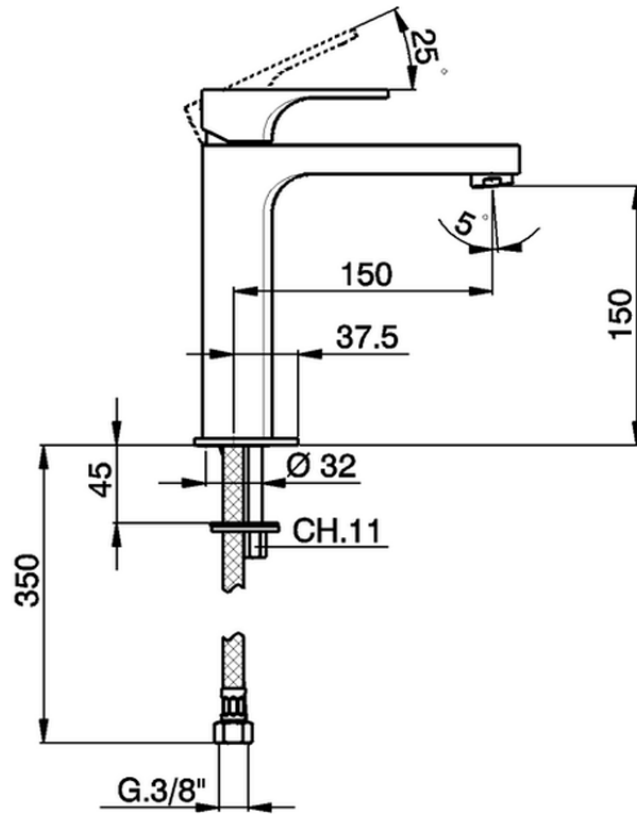

Single lever 'medium' basin mixer CUBIC_CU001501

CU001501

<https://en.cisal.it/single-lever-medium-basin-mixer-cubic-cu001501>

2026-04-08