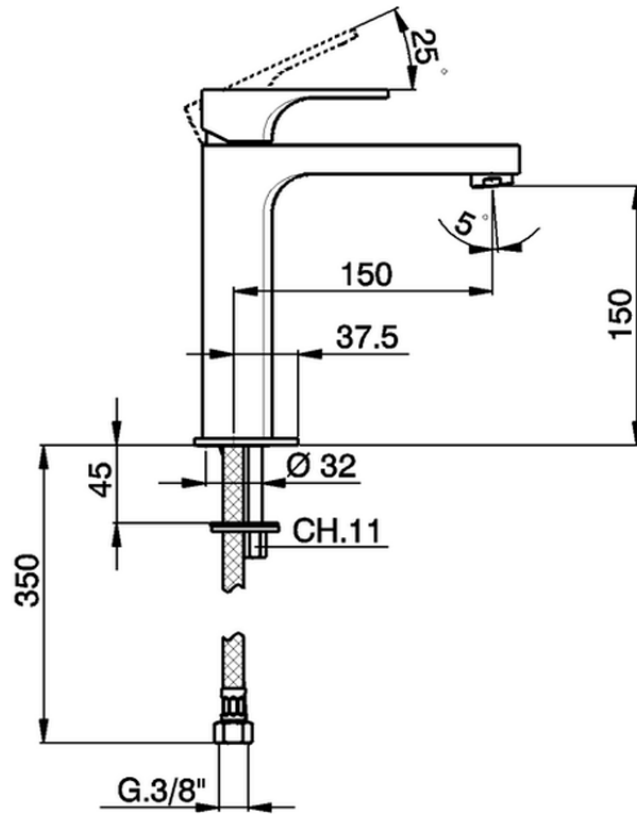

Single lever 'medium' basin mixer CUBIC_CU001501

CU001501

<https://en.cisal.it/single-lever-medium-basin-mixer-cubic-cu001501>

2026-06-13