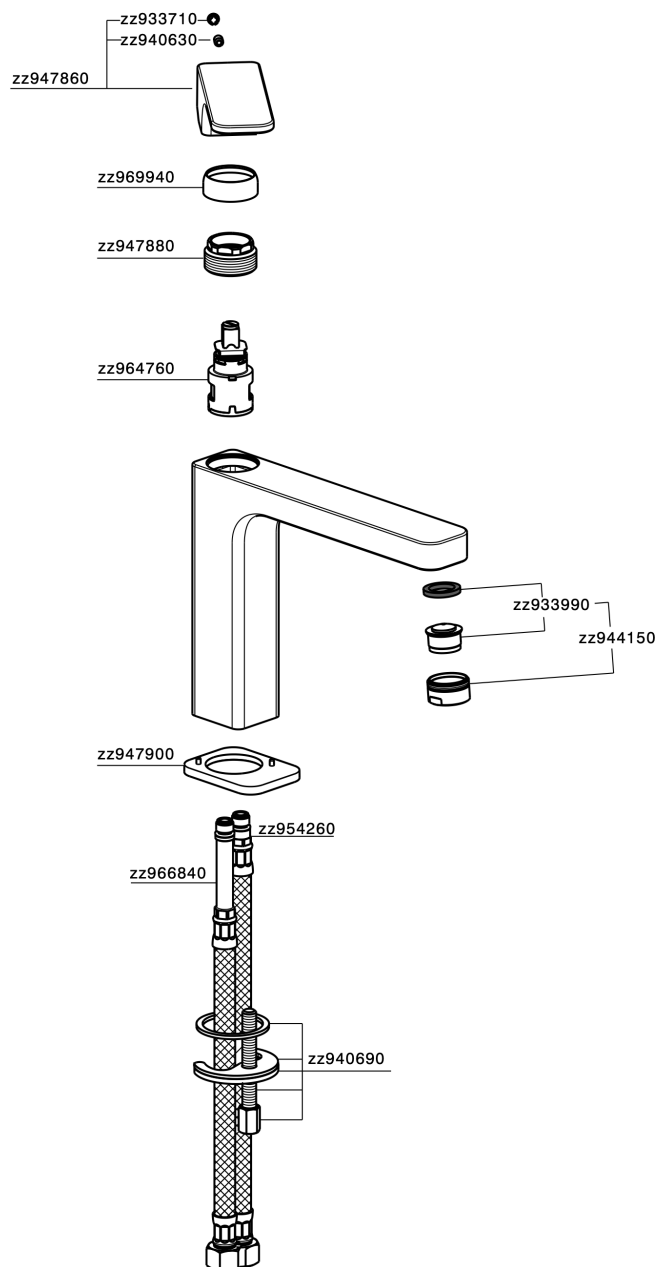

Single lever 'medium' basin mixer CUBIC_CU001501

MODEL **CU001501**

Single lever 'medium' basin mixer, without automatic pop-up waste, G.3/8" stainless steel flexible hose

AVAILABLE FINISHINGS

-  **21** 21 Chrome
-  **2B** 2B Polished Nickel
-  **2F** 2F Brushed Nickel
-  **40** 40 Matt Black

CHARACTERISTICS

Cartridge Spare Parts **ZZ94240000**

25 mm Cartridge

Single lever 'medium' basin mixer CUBIC_CU001501

CU001501

<https://en.cisal.it/single-lever-medium-basin-mixer-cubic-cu001501>

2026-06-14