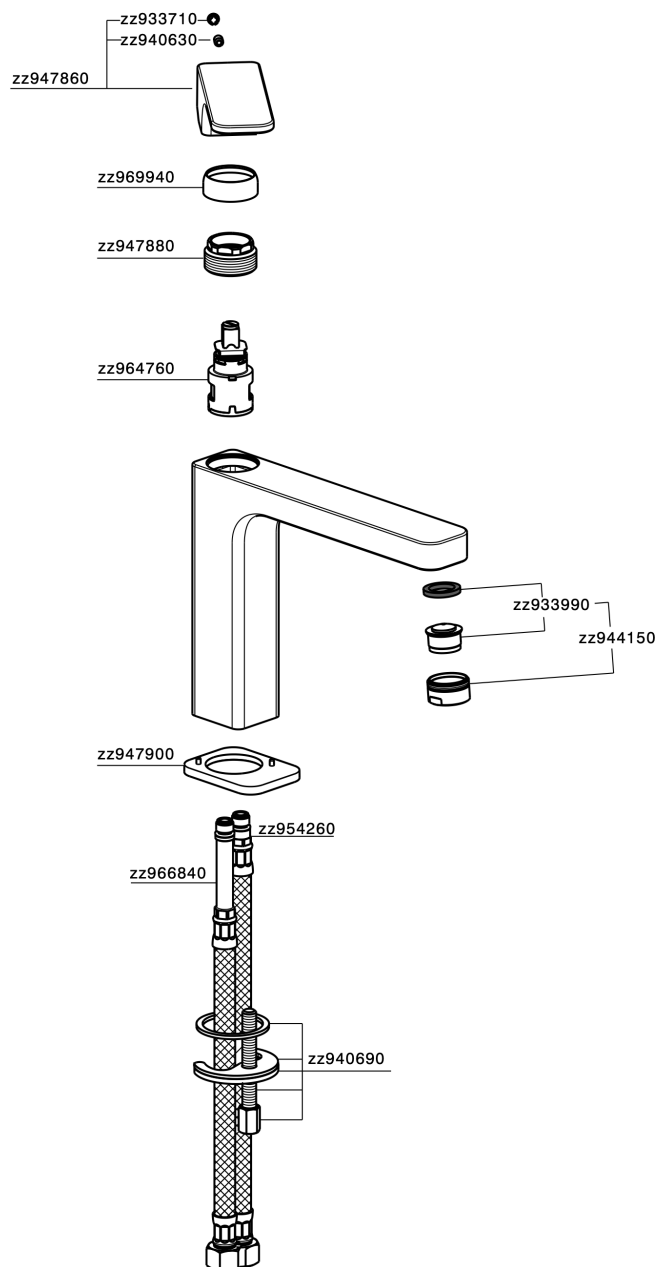

Single lever 'medium' basin mixer CUBIC_CU001501

MODEL **CU001501**

Single lever 'medium' basin mixer, without automatic pop-up waste, G.3/8" stainless steel flexible hose

AVAILABLE FINISHINGS

-  **21** 21 Chrome
-  **2B** 2B Polished Nickel
-  **2F** 2F Brushed Nickel
-  **40** 40 Matt Black

CHARACTERISTICS

Cartridge Spare Parts **ZZ94240000**

25 mm Cartridge

Single lever 'medium' basin mixer CUBIC_CU001501

CU001501

<https://en.cisal.it/single-lever-medium-basin-mixer-cubic-cu001501>

2026-04-10