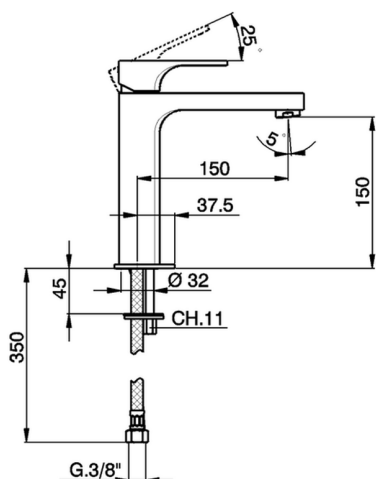

Single lever 'medium' basin mixer CUBIC_CU001501

MODEL **CU001501**

Single lever 'medium' basin mixer, without automatic pop-up waste, G.3/8" stainless steel flexible hose

AVAILABLE FINISHINGS

-  **21** 21 Chrome
-  **2B** 2B Polished Nickel
-  **2F** 2F Brushed Nickel
-  **40** 40 Matt Black

CHARACTERISTICS

Cartridge Spare Parts **ZZ94240000**

25 mm Cartridge

Single lever 'medium' basin mixer CUBIC_CU001501

CU001501

<https://en.cisal.it/single-lever-medium-basin-mixer-cubic-cu001501>

2026-06-14