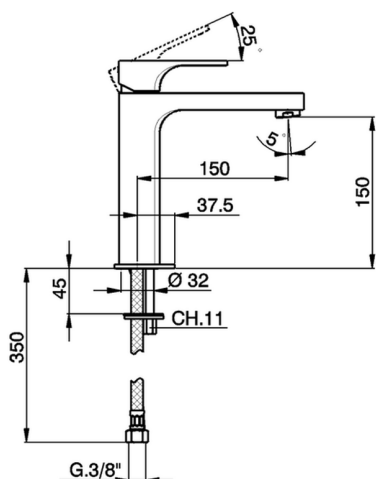

Single lever 'medium' basin mixer CUBIC_CU001501

MODEL **CU001501**

Single lever 'medium' basin mixer, without automatic pop-up waste, G.3/8" stainless steel flexible hose

AVAILABLE FINISHINGS

-  **21** 21 Chrome
-  **2B** 2B Polished Nickel
-  **2F** 2F Brushed Nickel
-  **40** 40 Matt Black

CHARACTERISTICS

Cartridge Spare Parts **ZZ94240000**

25 mm Cartridge

Single lever 'medium' basin mixer CUBIC_CU001501

CU001501

<https://en.cisal.it/single-lever-medium-basin-mixer-cubic-cu001501>

2026-04-10