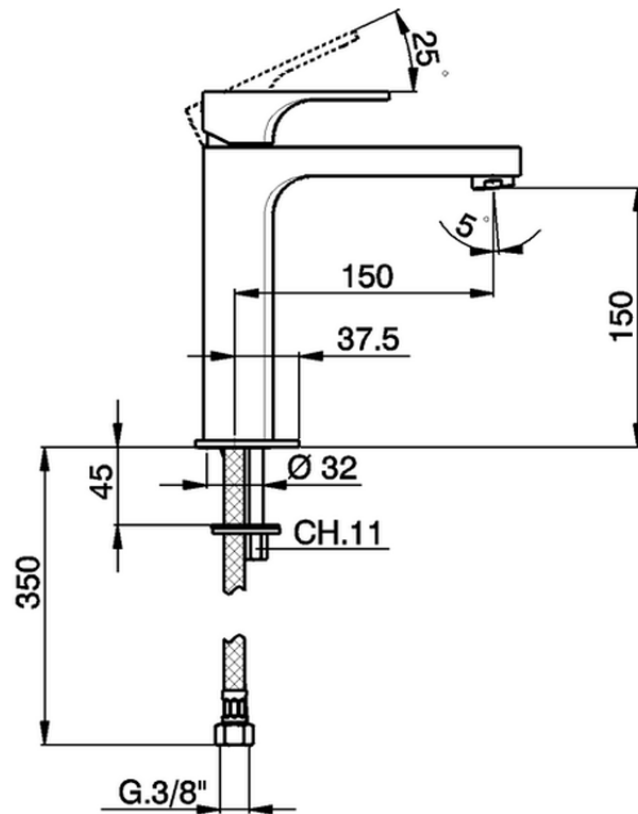

## Single lever 'medium' basin mixer CUBIC\_CU001501

CU001501

<https://en.cisal.it/single-lever-medium-basin-mixer-cubic-cu001501>

2026-04-29