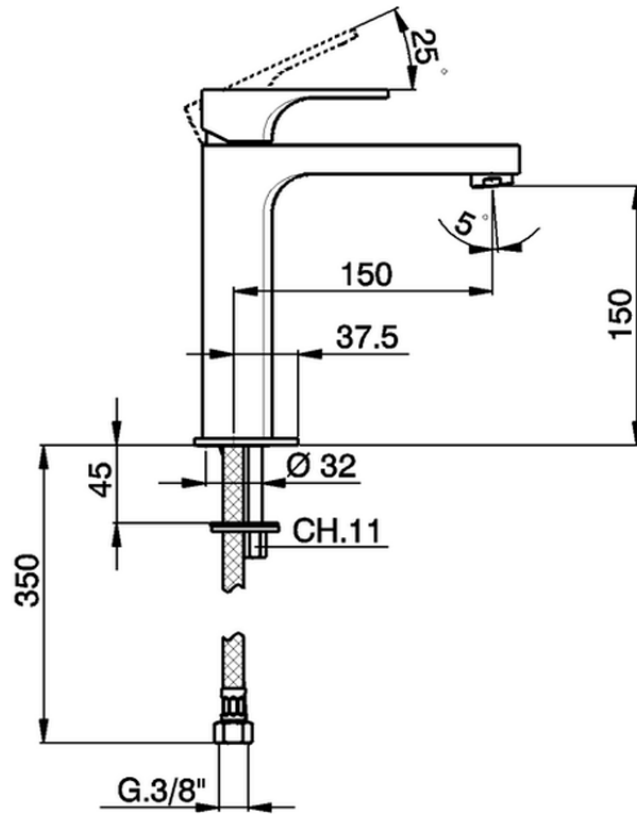

Single lever 'medium' basin mixer CUBIC_CU001501

CU001501

<https://en.cisal.it/single-lever-medium-basin-mixer-cubic-cu001501>

2026-06-10