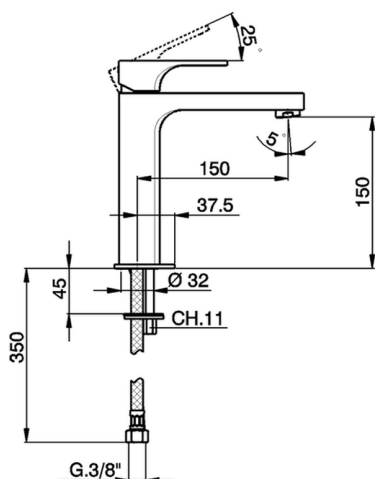

Single lever 'medium' basin mixer CUBIC_CU001501

MODEL **CU001501**

Single lever 'medium' basin mixer, without automatic pop-up waste, G.3/8" stainless steel flexible hose

AVAILABLE FINISHINGS

-  **21** 21 Chrome
-  **2B** 2B Polished Nickel
-  **2F** 2F Brushed Nickel
-  **40** 40 Matt Black

CHARACTERISTICS

Cartridge Spare Parts **ZZ94240000**

25 mm Cartridge

Single lever 'medium' basin mixer CUBIC_CU001501

CU001501

<https://en.cisal.it/single-lever-medium-basin-mixer-cubic-cu001501>

2026-05-20