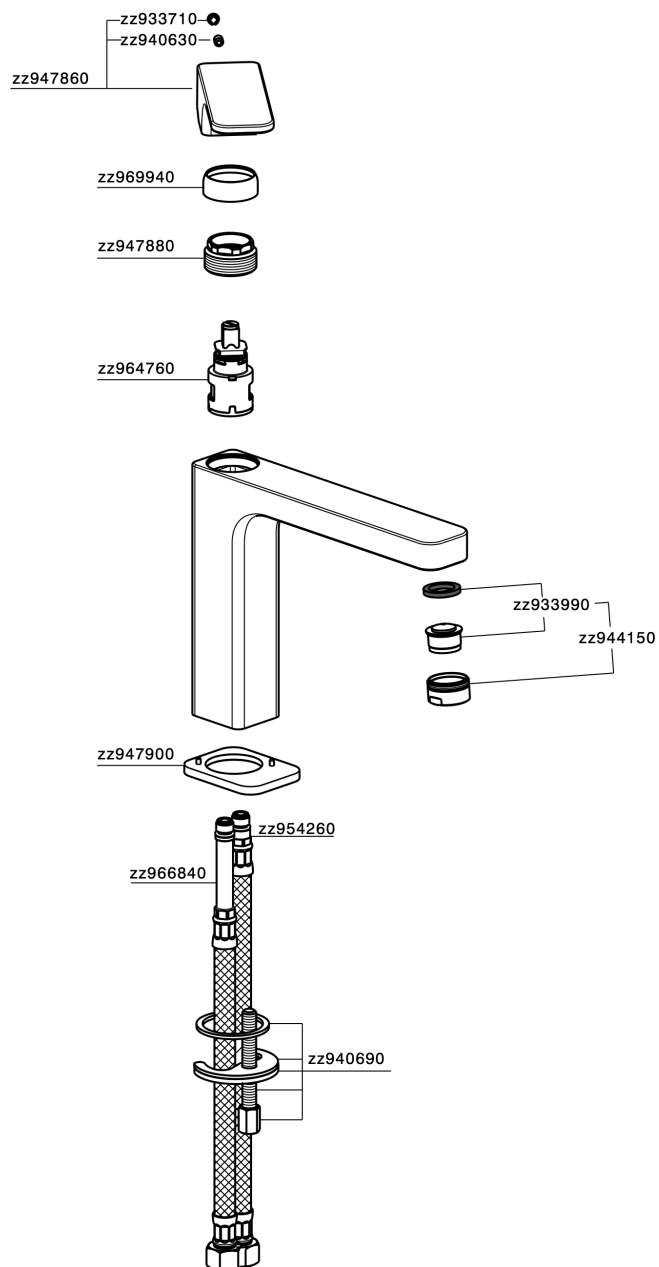

Single lever 'medium' basin mixer CUBIC_CU001501

MODEL **CU001501**

Single lever 'medium' basin mixer, without automatic pop-up waste, G.3/8" stainless steel flexible hose

AVAILABLE FINISHINGS

-  **21** 21 Chrome
-  **2B** 2B Polished Nickel
-  **2F** 2F Brushed Nickel
-  **40** 40 Matt Black

CHARACTERISTICS

Cartridge Spare Parts **ZZ94240000**

25 mm Cartridge

Single lever 'medium' basin mixer CUBIC_CU001501

CU001501

<https://en.cisal.it/single-lever-medium-basin-mixer-cubic-cu001501>

2026-04-30