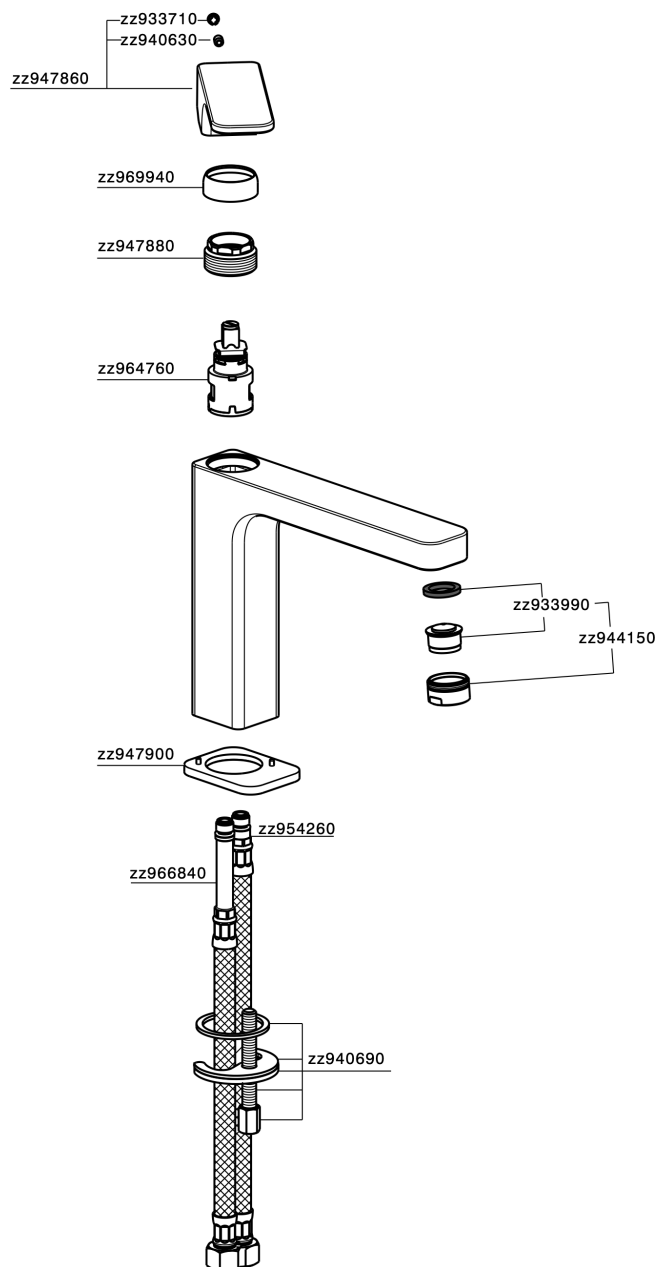

Single lever 'medium' basin mixer CUBIC_CU001501

MODEL **CU001501**

Single lever 'medium' basin mixer, without automatic pop-up waste, G.3/8" stainless steel flexible hose

AVAILABLE FINISHINGS

-  **21** 21 Chrome
-  **2B** 2B Polished Nickel
-  **2F** 2F Brushed Nickel
-  **40** 40 Matt Black

CHARACTERISTICS

Cartridge Spare Parts **ZZ94240000**

25 mm Cartridge

Single lever 'medium' basin mixer CUBIC_CU001501

CU001501

<https://en.cisal.it/single-lever-medium-basin-mixer-cubic-cu001501>

2026-05-20