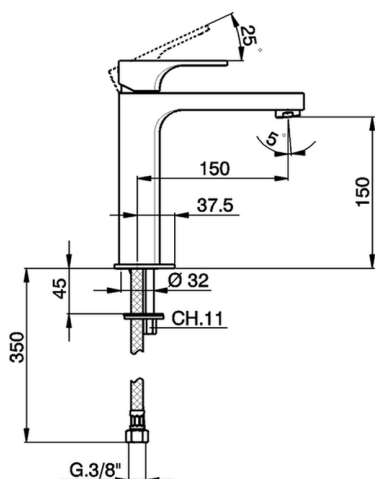

Single lever 'medium' basin mixer CUBIC_CU001501

MODEL **CU001501**

Single lever 'medium' basin mixer, without automatic pop-up waste, G.3/8" stainless steel flexible hose

AVAILABLE FINISHINGS

-  **21** 21 Chrome
-  **2B** 2B Polished Nickel
-  **2F** 2F Brushed Nickel
-  **40** 40 Matt Black

CHARACTERISTICS

Cartridge Spare Parts **ZZ94240000**

25 mm Cartridge

Single lever 'medium' basin mixer CUBIC_CU001501

CU001501

<https://en.cisal.it/single-lever-medium-basin-mixer-cubic-cu001501>

2026-04-30