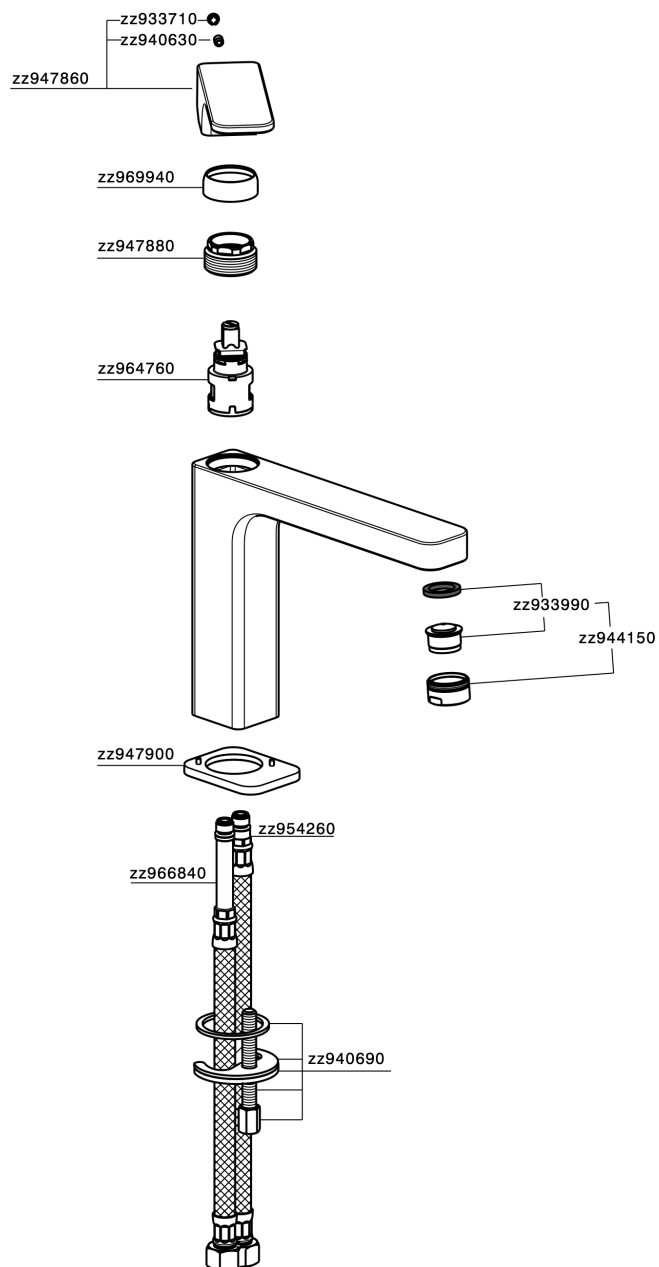

Single lever 'medium' basin mixer CUBIC_CU001501

CU001501

<https://en.cisal.it/single-lever-medium-basin-mixer-cubic-cu001501>

2026-05-20