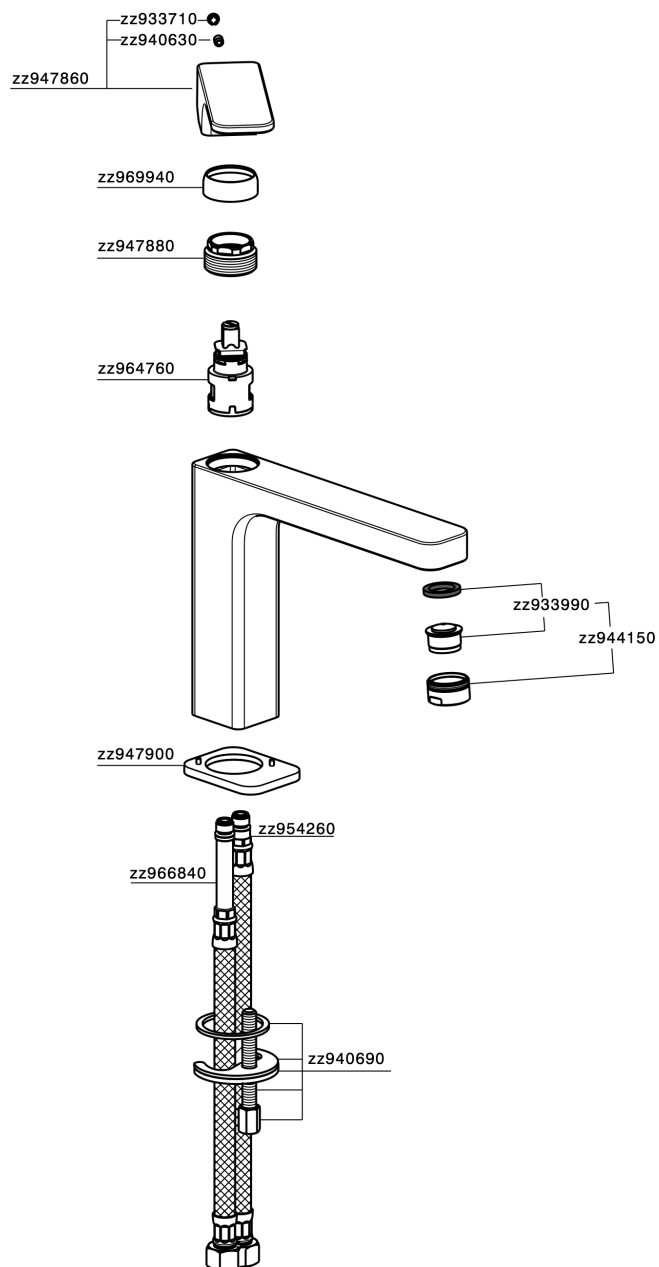

## Single lever 'medium' basin mixer CUBIC\_CU001501

CU001501

<https://en.cisal.it/single-lever-medium-basin-mixer-cubic-cu001501>

2026-04-30