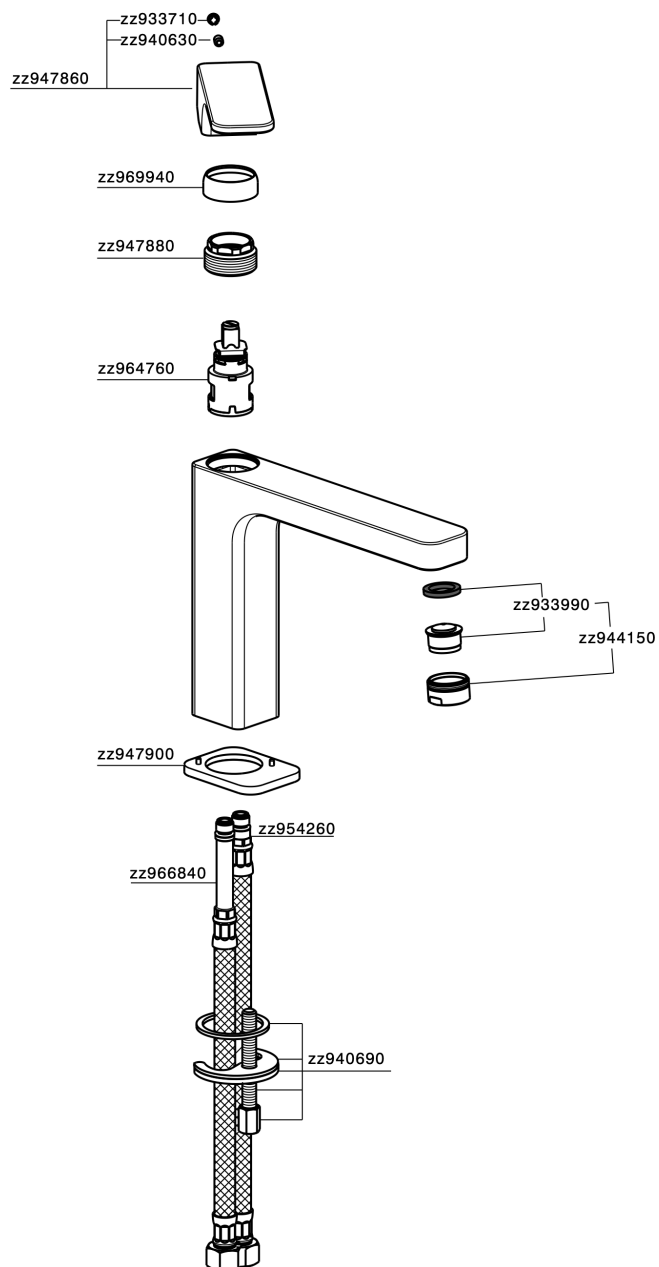

Single lever 'medium' basin mixer CUBIC_CU001501

CU001501

<https://en.cisal.it/single-lever-medium-basin-mixer-cubic-cu001501>

2026-04-08