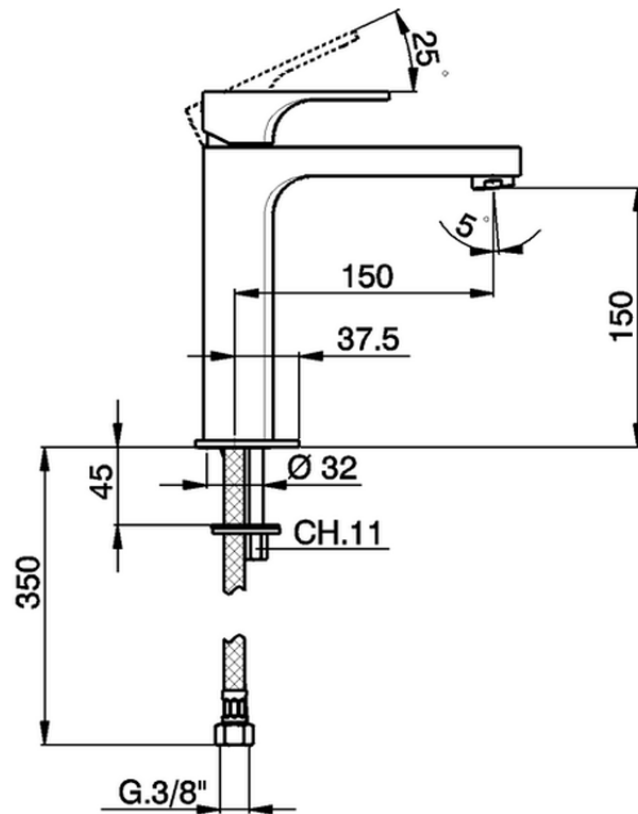

Single lever 'medium' basin mixer CUBIC_CU001501

CU001501

<https://en.cisal.it/single-lever-medium-basin-mixer-cubic-cu001501>

2026-06-14