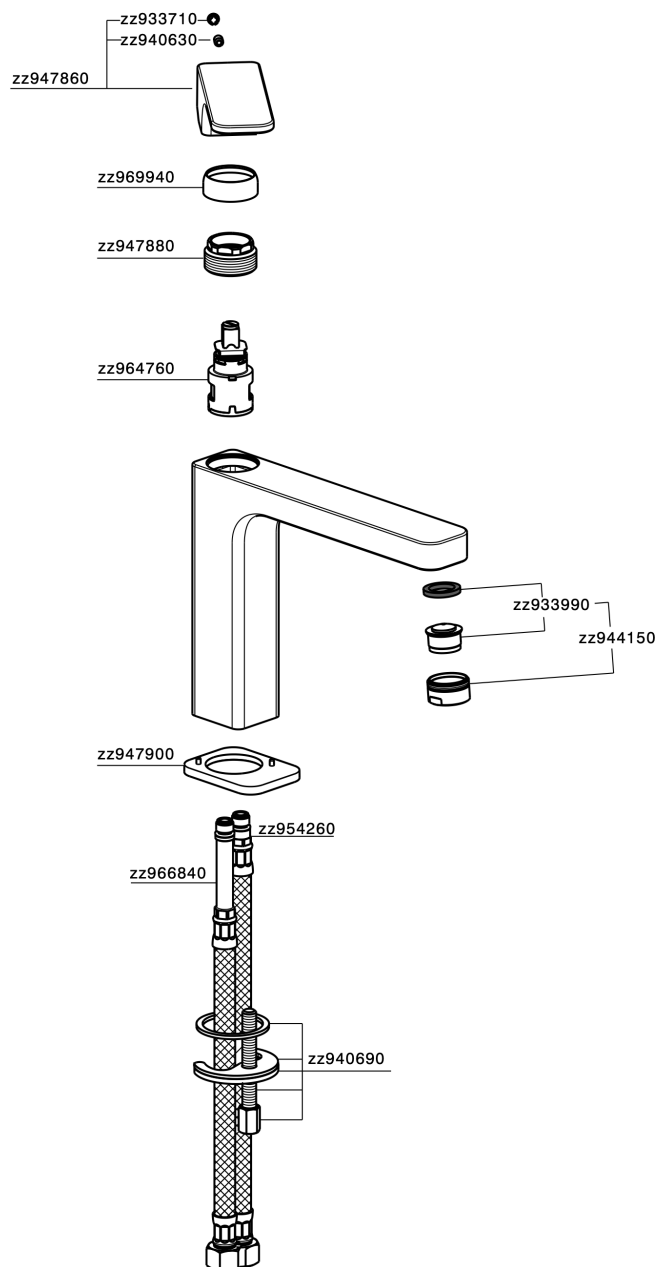

Single lever 'medium' basin mixer CUBIC_CU001501

MODEL **CU001501**

Single lever 'medium' basin mixer, without automatic pop-up waste, G.3/8" stainless steel flexible hose

AVAILABLE FINISHINGS

-  **21** 21 Chrome
-  **2B** 2B Polished Nickel
-  **2F** 2F Brushed Nickel
-  **40** 40 Matt Black

CHARACTERISTICS

Cartridge Spare Parts **ZZ94240000**

25 mm Cartridge

Single lever 'medium' basin mixer CUBIC_CU001501

CU001501

<https://en.cisal.it/single-lever-medium-basin-mixer-cubic-cu001501>

2026-06-13