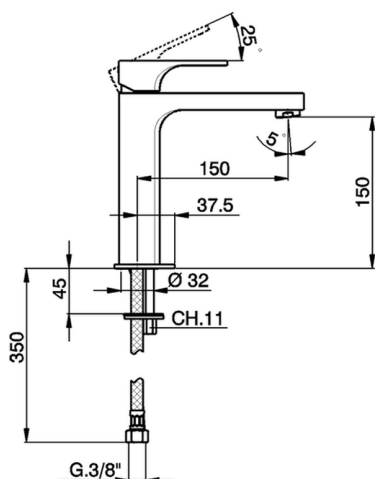

Single lever 'medium' basin mixer CUBIC_CU001501

MODEL **CU001501**

Single lever 'medium' basin mixer, without automatic pop-up waste, G.3/8" stainless steel flexible hose

AVAILABLE FINISHINGS

-  **21** 21 Chrome
-  **2B** 2B Polished Nickel
-  **2F** 2F Brushed Nickel
-  **40** 40 Matt Black

CHARACTERISTICS

Cartridge Spare Parts **ZZ94240000**

25 mm Cartridge

Single lever 'medium' basin mixer CUBIC_CU001501

CU001501

<https://en.cisal.it/single-lever-medium-basin-mixer-cubic-cu001501>

2026-06-13