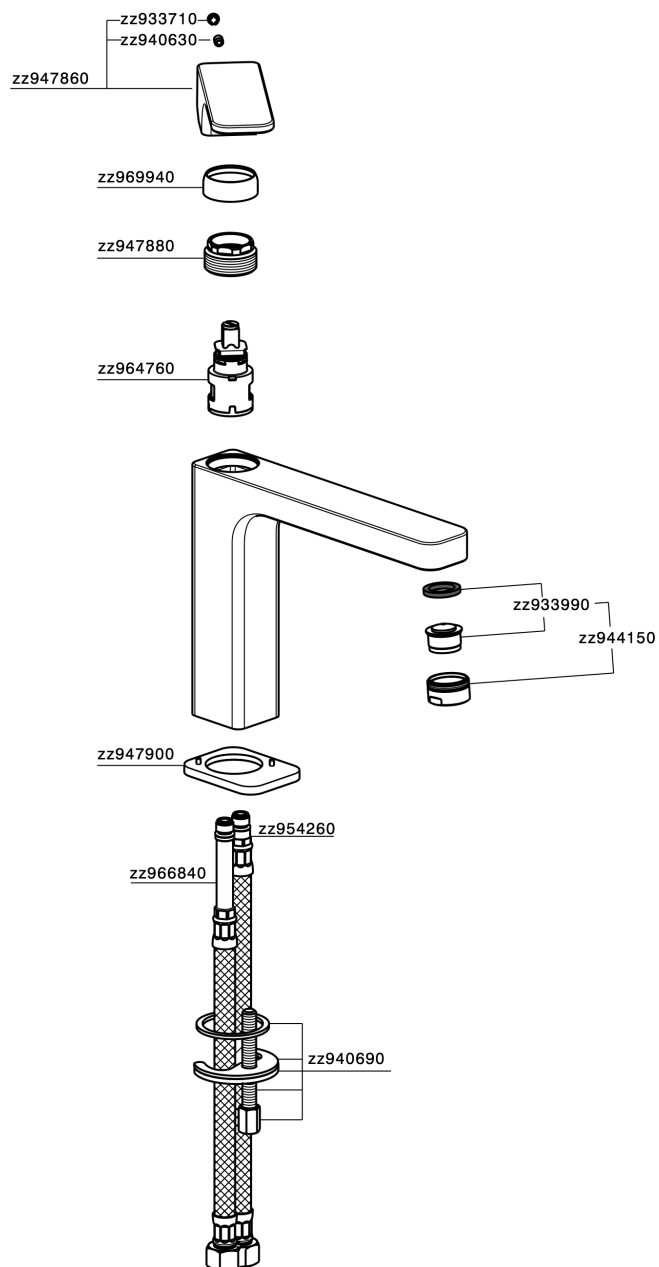

Single lever 'medium' basin mixer CUBIC_CU001501

CU001501

<https://en.cisal.it/single-lever-medium-basin-mixer-cubic-cu001501>

2026-06-14