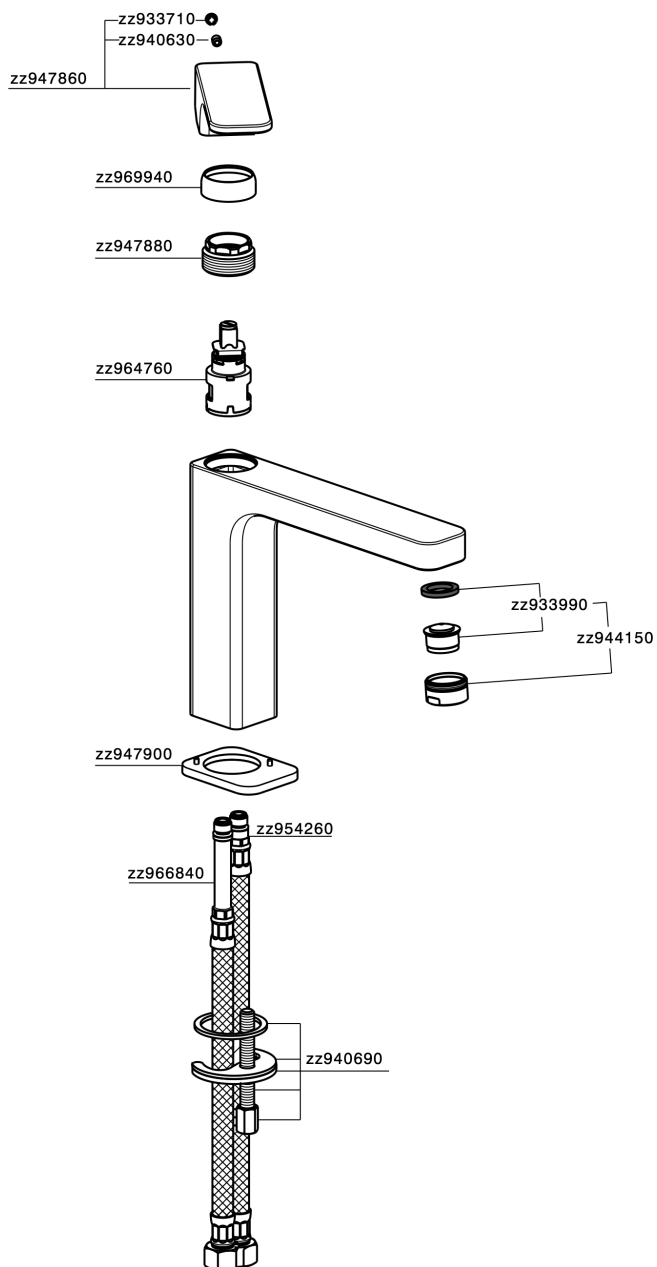

## Single lever 'medium' basin mixer CUBIC\_CU001501

CU001501

<https://en.cisal.it/single-lever-medium-basin-mixer-cubic-cu001501>

2026-04-08