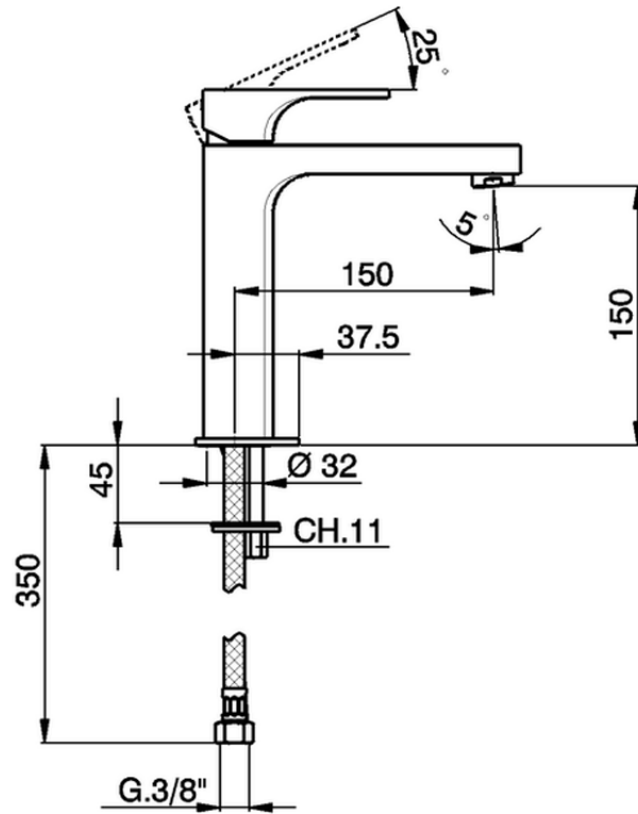

Single lever 'medium' basin mixer CUBIC_CU001501

CU001501

<https://en.cisal.it/single-lever-medium-basin-mixer-cubic-cu001501>

2026-05-20