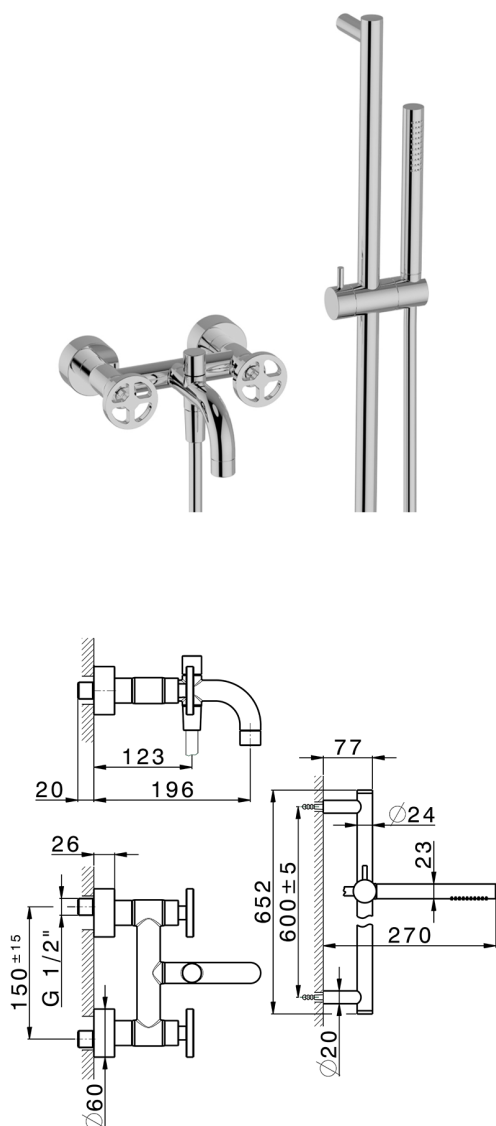

Bath mixer, with full equipment GRACE_MN000060

MODEL **MN000060**

Bath mixer, with full equipment, 60 cm Rail with slide bracket, 22,5 mm Brass One Spray handshower, 150 cm SUPREME smooth flexible hose

AVAILABLE FINISHINGS

-  **21** 21 Chrome
-  **2F** 2F Brushed Nickel
-  **2W** 2W Brushed Gold
-  **5H** 5H Dark Brass Brushed
-  **5L** 5L Brushed Black Titanium
-  **6T** 6T Chrome/Matt Black

CHARACTERISTICS

2026-06-13