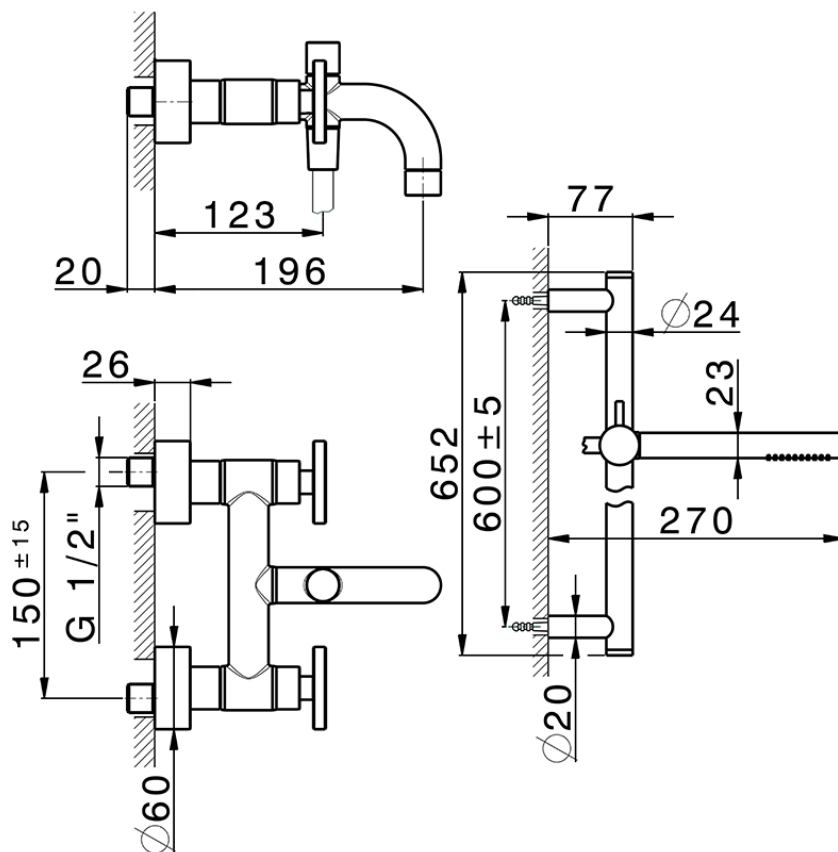

## Bath mixer, with full equipment GRACE\_MN000060

MN000060

<https://en.cisal.it/bath-mixer-with-full-equipment-grace-mn000060>

2026-04-08