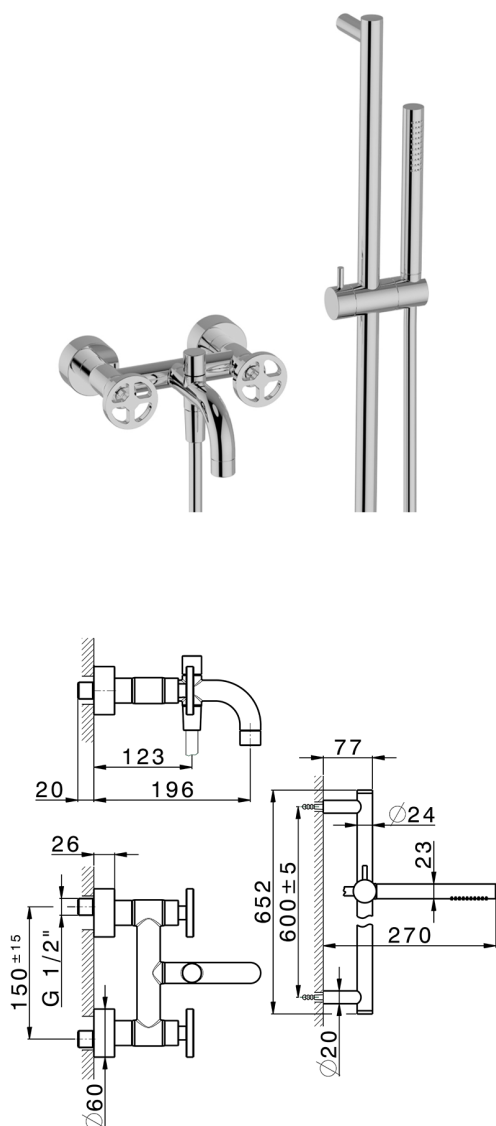

Bath mixer, with full equipment GRACE_MN000060

MODEL **MN000060**

Bath mixer, with full equipment, 60 cm Rail with slide bracket, 22,5 mm Brass One Spray handshower, 150 cm SUPREME smooth flexible hose

AVAILABLE FINISHINGS

-  **21** 21 Chrome
-  **2F** 2F Brushed Nickel
-  **2W** 2W Brushed Gold
-  **5H** 5H Dark Brass Brushed
-  **5L** 5L Brushed Black Titanium
-  **6T** 6T Chrome/Matt Black

CHARACTERISTICS

2026-05-19