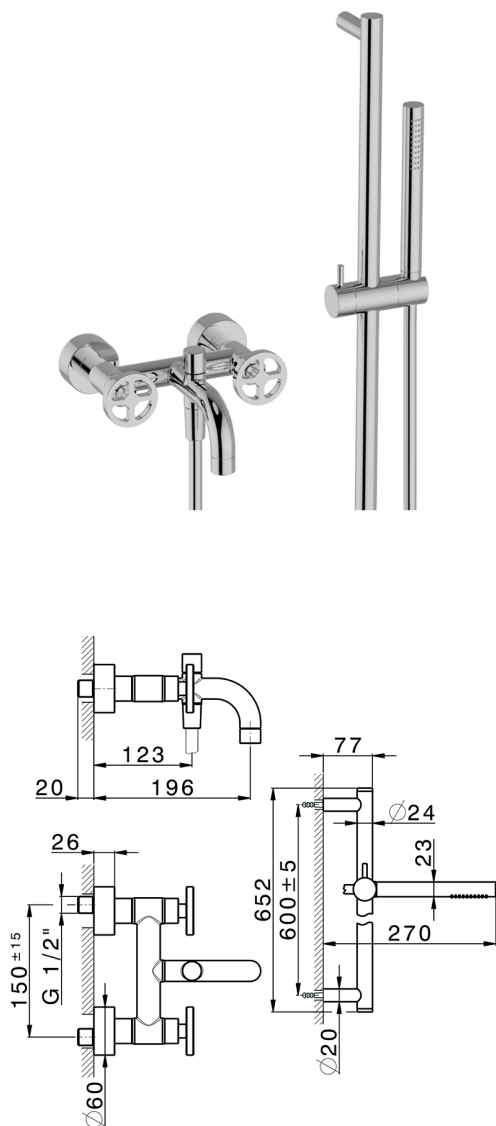

Bath mixer, with full equipment GRACE_MN000060

MODEL **MN000060**

Bath mixer, with full equipment, 60 cm Rail with slide bracket, 22,5 mm Brass One Spray handshower, 150 cm SUPREME smooth flexible hose

AVAILABLE FINISHINGS

-  **21** 21 Chrome
-  **2F** 2F Brushed Nickel
-  **2W** 2W Brushed Gold
-  **5H** 5H Dark Brass Brushed
-  **5L** 5L Brushed Black Titanium
-  **6T** 6T Chrome/Matt Black

CHARACTERISTICS

2026-06-14