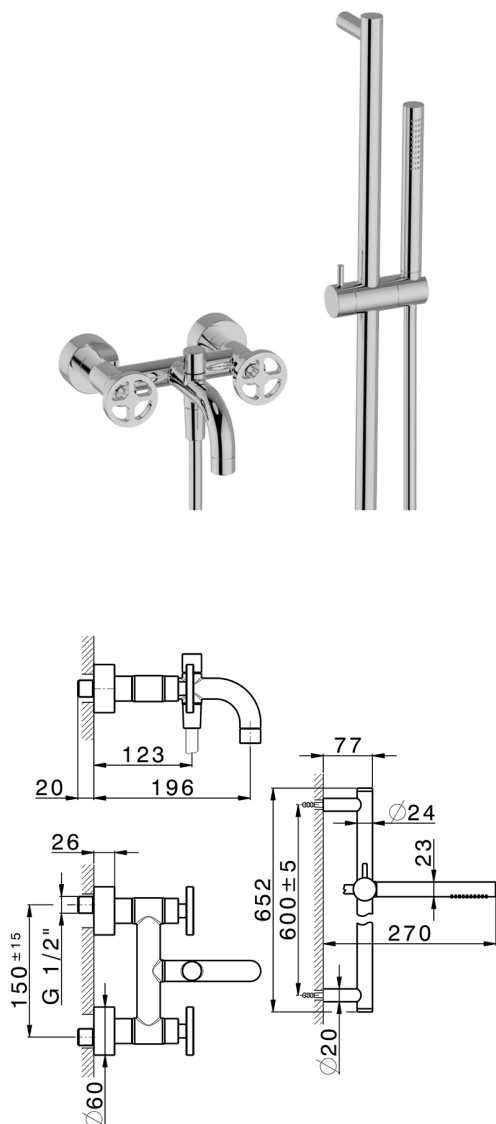

## Bath mixer, with full equipment GRACE\_MN000060

MODEL **MN000060**

Bath mixer, with full equipment, 60 cm Rail with slide bracket, 22,5 mm Brass One Spray handshower, 150 cm SUPREME smooth flexible hose

### AVAILABLE FINISHINGS

-  **21** 21 Chrome
-  **2F** 2F Brushed Nickel
-  **2W** 2W Brushed Gold
-  **5H** 5H Dark Brass Brushed
-  **5L** 5L Brushed Black Titanium
-  **6T** 6T Chrome/Matt Black