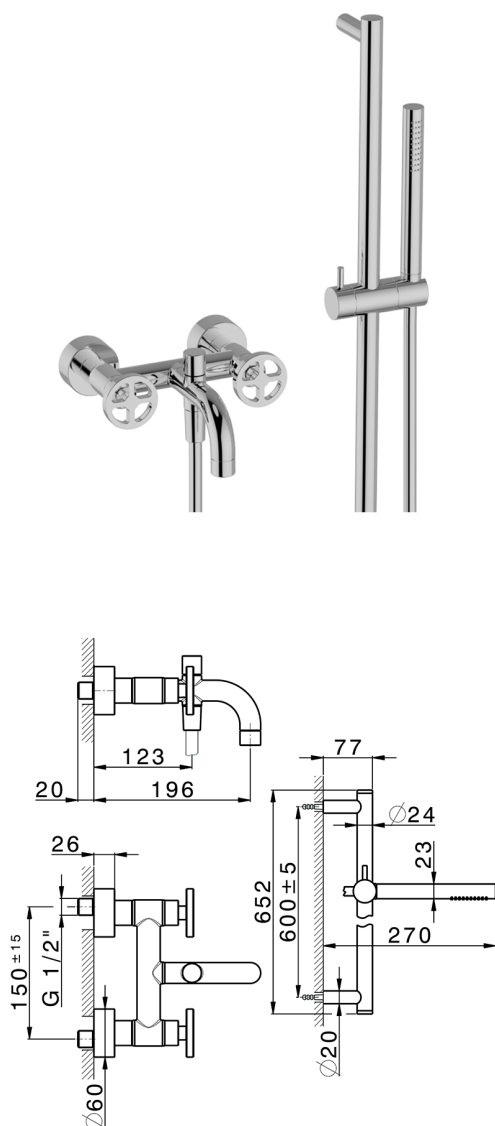

Bath mixer, with full equipment GRACE_MN000060

MODEL **MN000060**

Bath mixer, with full equipment, 60 cm Rail with slide bracket, 22,5 mm Brass One Spray handshower, 150 cm SUPREME smooth flexible hose

AVAILABLE FINISHINGS

-  **21** 21 Chrome
-  **2F** 2F Brushed Nickel
-  **2W** 2W Brushed Gold
-  **5H** 5H Dark Brass Brushed
-  **5L** 5L Brushed Black Titanium
-  **6T** 6T Chrome/Matt Black

CHARACTERISTICS

2026-06-09