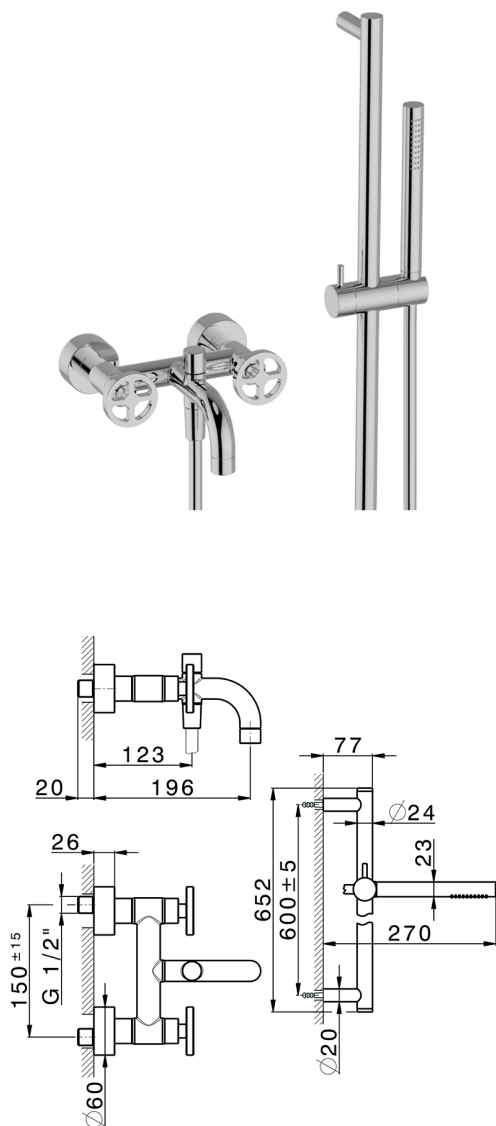

Bath mixer, with full equipment GRACE_MN000060

MODEL **MN000060**

Bath mixer, with full equipment, 60 cm Rail with slide bracket, 22,5 mm Brass One Spray handshower, 150 cm SUPREME smooth flexible hose

AVAILABLE FINISHINGS

-  **21** 21 Chrome
-  **2F** 2F Brushed Nickel
-  **2W** 2W Brushed Gold
-  **5H** 5H Dark Brass Brushed
-  **5L** 5L Brushed Black Titanium
-  **6T** 6T Chrome/Matt Black

CHARACTERISTICS

2026-06-13