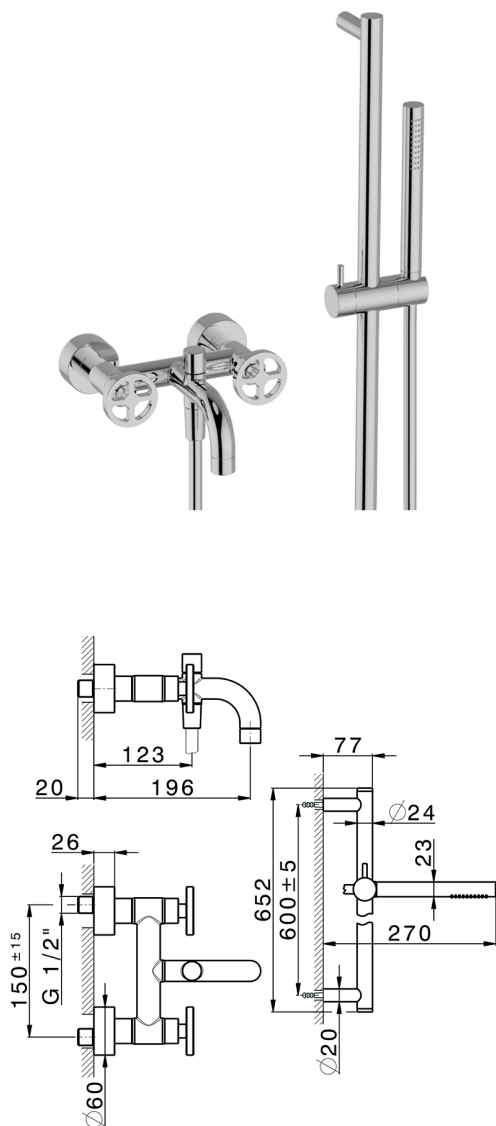

Bath mixer, with full equipment GRACE_MN000060

MODEL **MN000060**

Bath mixer, with full equipment, 60 cm Rail with slide bracket, 22,5 mm Brass One Spray handshower, 150 cm SUPREME smooth flexible hose

AVAILABLE FINISHINGS

-  **21** 21 Chrome
-  **2F** 2F Brushed Nickel
-  **2W** 2W Brushed Gold
-  **5H** 5H Dark Brass Brushed
-  **5L** 5L Brushed Black Titanium
-  **6T** 6T Chrome/Matt Black

CHARACTERISTICS

2026-06-09