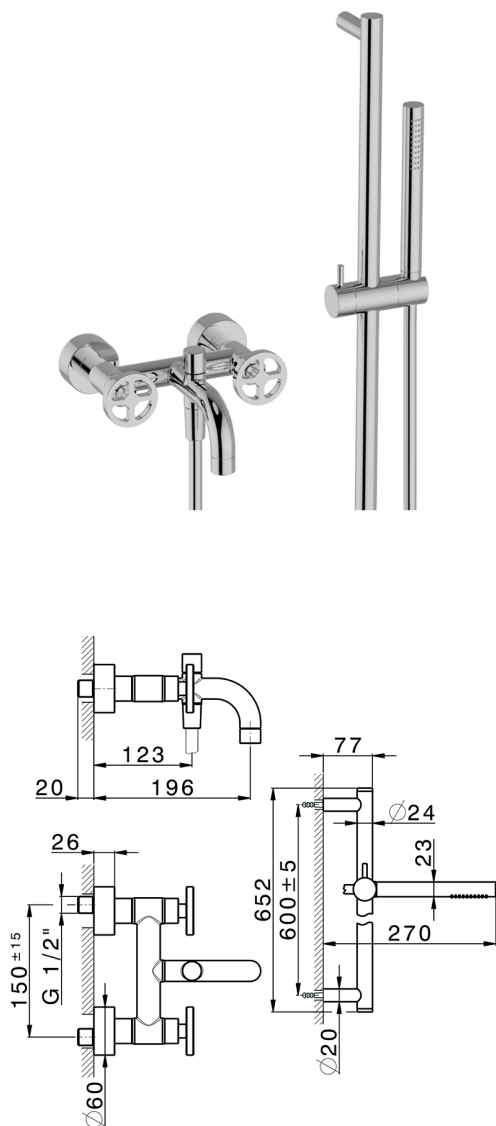

## Bath mixer, with full equipment GRACE\_MN000060

MODEL **MN000060**

Bath mixer, with full equipment, 60 cm Rail with slide bracket, 22,5 mm Brass One Spray handshower, 150 cm SUPREME smooth flexible hose

### AVAILABLE FINISHINGS

-  **21** 21 Chrome
-  **2F** 2F Brushed Nickel
-  **2W** 2W Brushed Gold
-  **5H** 5H Dark Brass Brushed
-  **5L** 5L Brushed Black Titanium
-  **6T** 6T Chrome/Matt Black