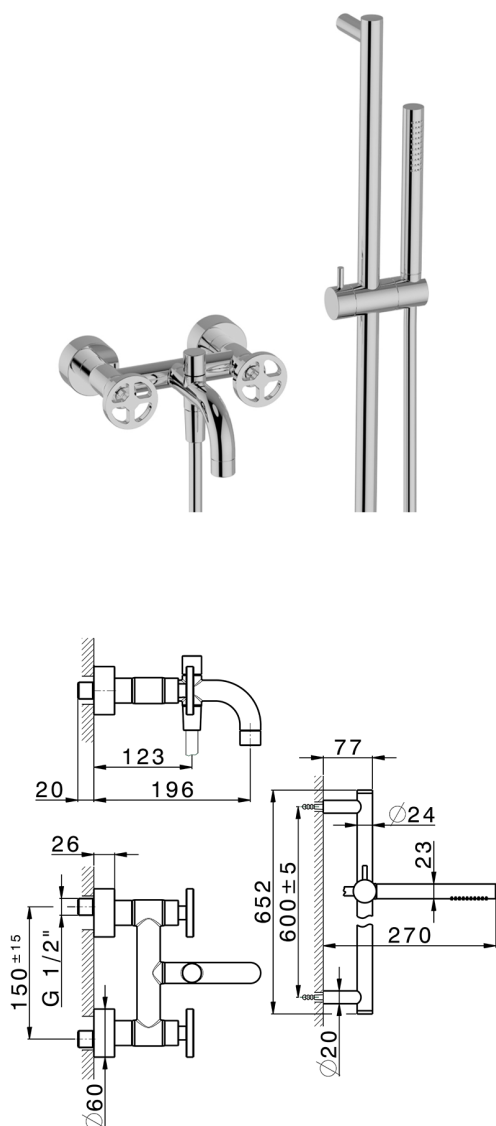

Bath mixer, with full equipment GRACE_MN000060

MODEL **MN000060**

Bath mixer, with full equipment, 60 cm Rail with slide bracket, 22,5 mm Brass One Spray handshower, 150 cm SUPREME smooth flexible hose

AVAILABLE FINISHINGS

-  **21** 21 Chrome
-  **2F** 2F Brushed Nickel
-  **2W** 2W Brushed Gold
-  **5H** 5H Dark Brass Brushed
-  **5L** 5L Brushed Black Titanium
-  **6T** 6T Chrome/Matt Black

CHARACTERISTICS

2026-04-29