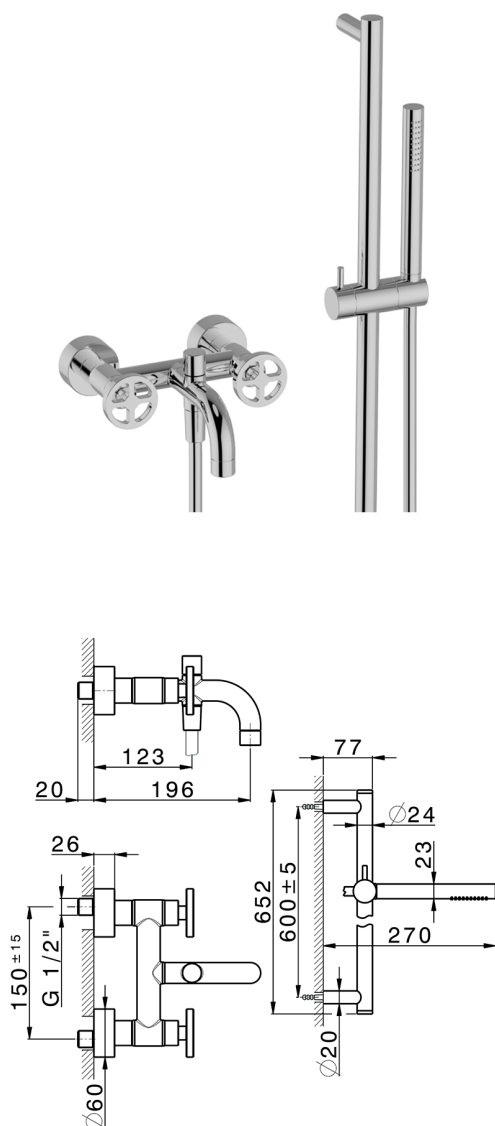

Bath mixer, with full equipment GRACE_MN000060

MODEL **MN000060**

Bath mixer, with full equipment, 60 cm Rail with slide bracket, 22,5 mm Brass One Spray handshower, 150 cm SUPREME smooth flexible hose

AVAILABLE FINISHINGS

-  **21** 21 Chrome
-  **2F** 2F Brushed Nickel
-  **2W** 2W Brushed Gold
-  **5H** 5H Dark Brass Brushed
-  **5L** 5L Brushed Black Titanium
-  **6T** 6T Chrome/Matt Black

CHARACTERISTICS

2026-06-14