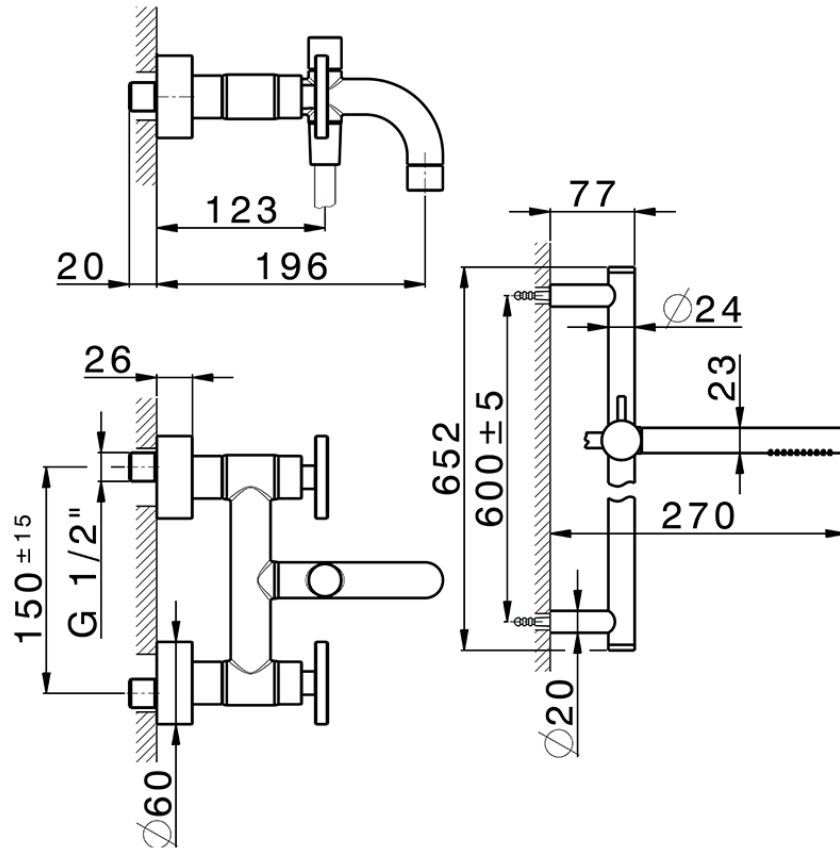

Bath mixer, with full equipment GRACE\_MN000060

MN000060

<https://en.cisal.it/bath-mixer-with-full-equipment-grace-mn000060>

2026-06-13