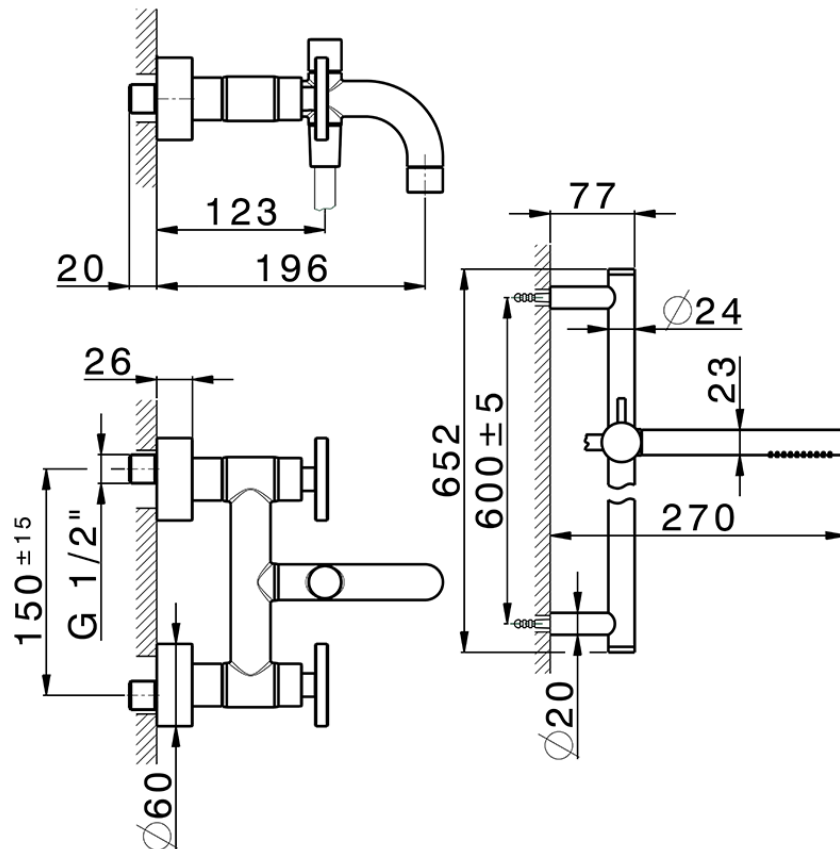

## Bath mixer, with full equipment GRACE\_MN000060

MN000060

<https://en.cisal.it/bath-mixer-with-full-equipment-grace-mn000060>

2026-04-08