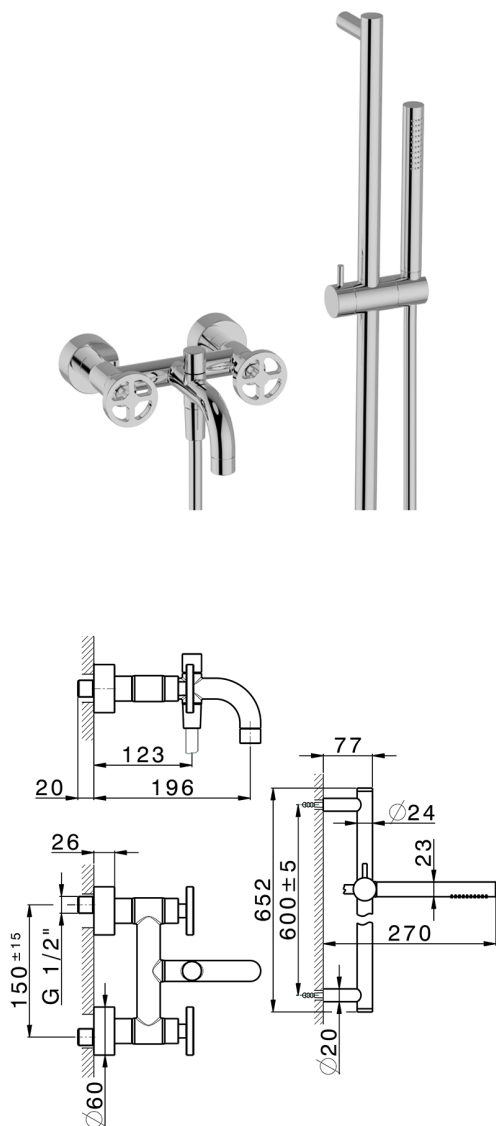

Bath mixer, with full equipment GRACE_MN000060

MODEL **MN000060**

Bath mixer, with full equipment, 60 cm Rail with slide bracket, 22,5 mm Brass One Spray handshower, 150 cm SUPREME smooth flexible hose

AVAILABLE FINISHINGS

-  **21** 21 Chrome
-  **2F** 2F Brushed Nickel
-  **2W** 2W Brushed Gold
-  **5H** 5H Dark Brass Brushed
-  **5L** 5L Brushed Black Titanium
-  **6T** 6T Chrome/Matt Black

CHARACTERISTICS

2026-04-08