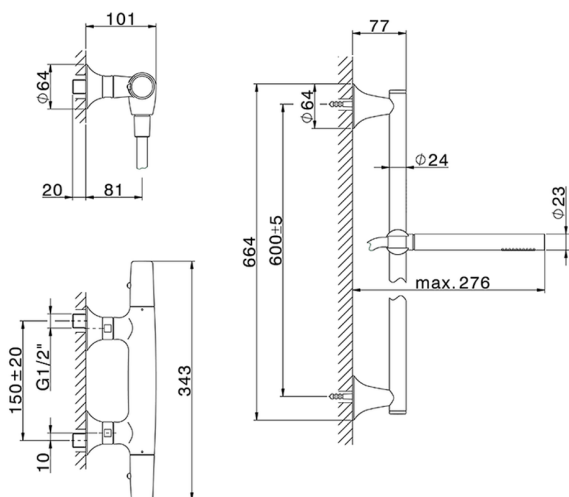

Thermostatic shower mixer with sliding bar VITA_VIS01010

MODEL **VIS01010**

Thermostatic shower mixer with sliding bar, 60 cm
Brass slide bar Ø24 w/brass sliding bracket, 23 mm
Brass One Spray handshower, 150 cm SUPREME
smooth flexible hose

AVAILABLE FINISHINGS

-  **21** 21 Chrome
-  **2Q** 2Q Black Titanium
-  **40** 40 Matt Black
-  **4Q** 4Q Matt White

CHARACTERISTICS

Cartridge Spare Parts **ZZ96551000**

TMX 25 Thermostatic Valve

SafeTouch