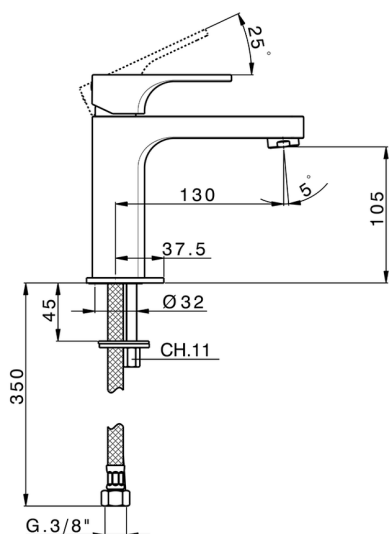

Single lever washbasin mixer large EnergySave CUBIC_CU000505

MODEL **CU000505**

Single lever washbasin mixer " large " EnergySave, without automatic pop-up waste, G.3/8" stainless steel flexible hoses

AVAILABLE FINISHINGS

-  **21** 21 Chrome
-  **2B** 2B Polished Nickel
-  **2F** 2F Brushed Nickel
-  **40** 40 Matt Black

CHARACTERISTICS

Cartridge Spare Parts **ZZ96691000**

25 mm Cartridge

EnergySave

Thanks to the EnergySave device, only cold water will be drawn if the lever is operated in the central position, so that the water heater will not be engaged and no hot water wasted, leading to considerable savings in energy and costs. The temperature can be adjusted by rotating the lever to the left, until the desired temperature is reached.