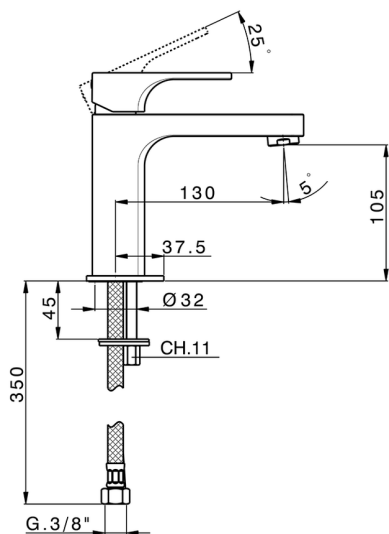

Single lever washbasin mixer large EnergySave CUBIC_CU000505

MODEL **CU000505**

Single lever washbasin mixer " large " EnergySave, without automatic pop-up waste, G.3/8" stainless steel flexible hoses

AVAILABLE FINISHINGS

-  **21** 21 Chrome
-  **2B** 2B Polished Nickel
-  **2F** 2F Brushed Nickel
-  **40** 40 Matt Black

CHARACTERISTICS

Cartridge Spare Parts **ZZ96691000**

25 mm Cartridge

EnergySave

Thanks to the EnergySave device, only cold water will be drawn if the lever is operated in the central position, so that the water heater will not be engaged and no hot water wasted, leading to considerable savings in energy and costs. The temperature can be adjusted by rotating the lever to the left, until the desired temperature is reached.