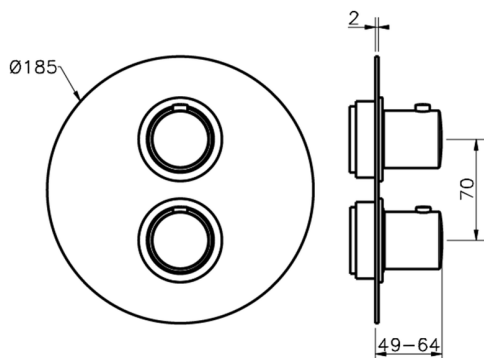

CHARACTERISTICS

Installation **Concealed**
Required concealed parts **ZA018201**

Thermostatic

The Cisal thermostatic is your personal water manager, helping you to handle, control and save water and energy.