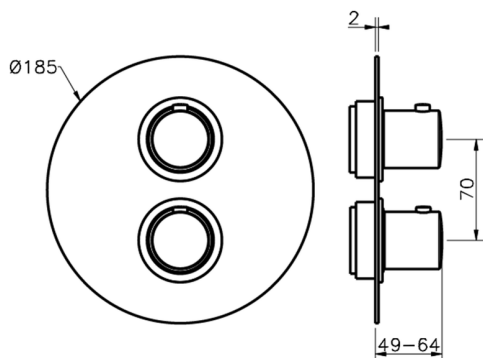

Exposed part for con.thermo.shower valve, 3-outlet SLIM_SM018200

MODEL **SM018200**

Exposed part for con.thermo.shower valve,
3-outlet,with 3 outlet deviastop,without concealed
part,for item ZA018201

AVAILABLE FINISHINGS

- **21** 21 Chrome
- **2B** 2B Polished Nickel
- **40** 40 Matt Black
- **4Q** 4Q Matt White

CHARACTERISTICS

Installation **Concealed**
Required concealed parts **ZA018201**

Thermostatic

The Cisal thermostatic is your personal water manager, helping you to handle, control and save water and energy.