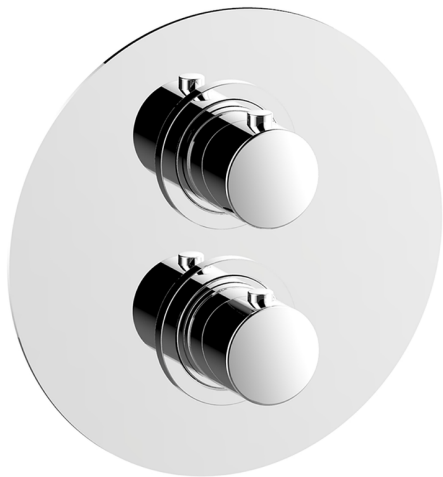

## Exposed part for con.thermo.shower valve, 3-outlet SLIM\_SM018200

MODEL **SM018200**

Exposed part for con.thermo.shower valve, 3-outlet, with 3 outlet devistop, without concealed part, for item ZA018201

### Thermostatic

The Cisal thermostatic is your personal water manager, helping you to handle, control and save water and energy.

## Concealed thermostatic shower valve, 3-outlets CONCEALED\_ZA018201

MODEL **ZA018201**

Concealed thermostatic shower valve, 3-outlets, with 1/2" 3 outlet deviastop cartridge, without trim kit

AVAILABLE FINISHINGS

### DeviaStop

The Cisal Devia Stop technology allows to adjust the water flow and to direct it to the selected output point (overhead soaker, hand shower, etc).