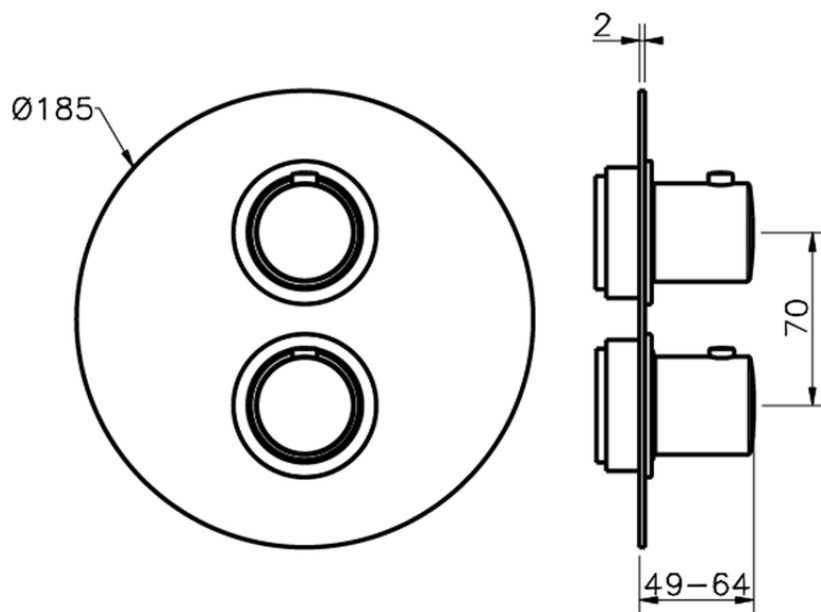

Exposed part for con.thermo.shower valve, 3-outlet SLIM_SM018200

SM018200

<https://en.cisal.it/exposed-part-for-con-thermo-shower-valve-3-outlet-slim-sm018200>

Piastra/Plate/Plaque/Platte/Placa

2-3mm: XX 25-40 YY 76-91

10 mm: XX 16-31 YY 65-80

ZA018201

<https://en.cisal.it/concealed-thermostatic-shower-valve-3-outlets-concealed-za018201>

2026-04-26