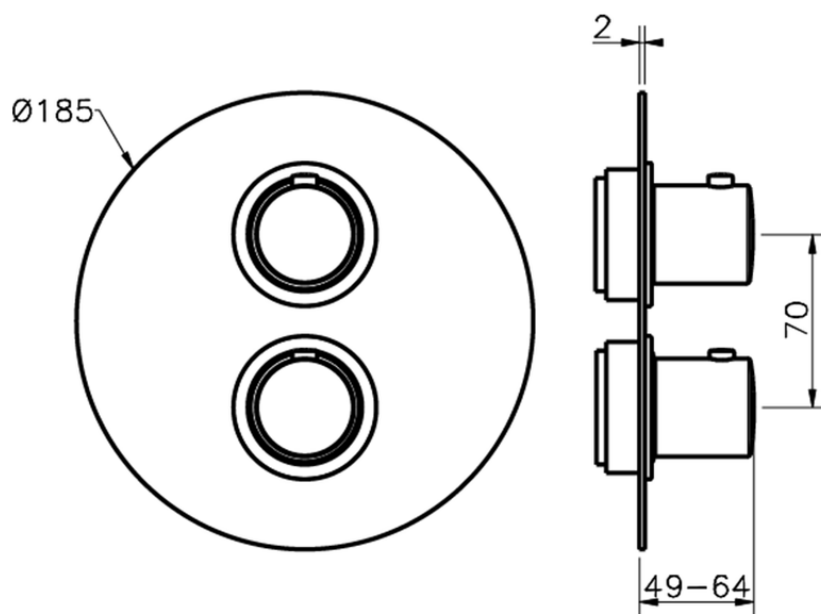

Exposed part for con.thermo.shower valve, 3-outlet SLIM_SM018200

SM018200

<https://en.cisal.it/exposed-part-for-con-thermo-shower-valve-3-outlet-slim-sm018200>

Piastra/Plate/Plaque/Platte/Placa

2-3mm: XX 25-40 YY 76-91

10 mm: XX 16-31 YY 65-80

ZA018201

<https://en.cisal.it/concealed-thermostatic-shower-valve-3-outlets-concealed-za018201>

2026-05-17