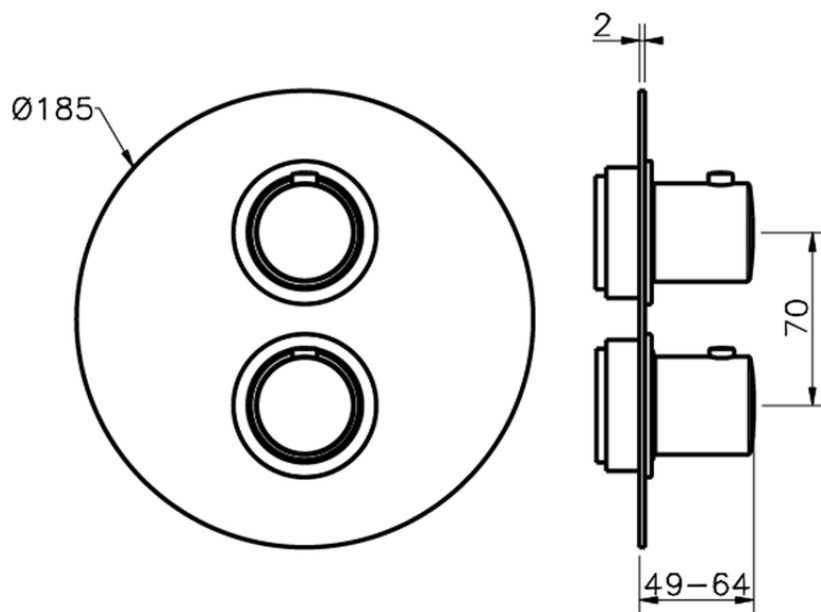

## Exposed part for con.thermo.shower valve, 3-outlet SLIM\_SM018200

SM018200

<https://en.cisal.it/exposed-part-for-con-thermo-shower-valve-3-outlet-slim-sm018200>

Piastra/Plate/Plaque/Platte/Placa

2-3mm: XX 25-40 YY 76-91

10 mm: XX 16-31 YY 65-80

ZA018201

<https://en.cisal.it/concealed-thermostatic-shower-valve-3-outlets-concealed-za018201>

2026-06-13