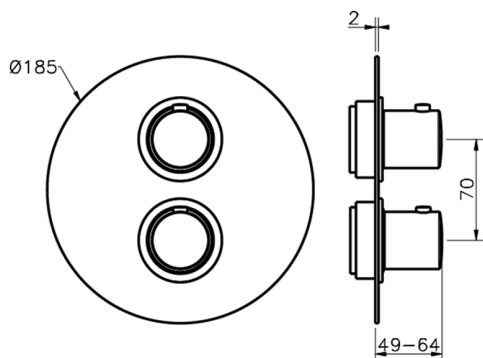

CHARACTERISTICS

Installation **Concealed**
Required concealed parts **ZA018201**

Thermostatic

The Cisal thermostatic is your personal water manager, helping you to handle, control and save water and energy.