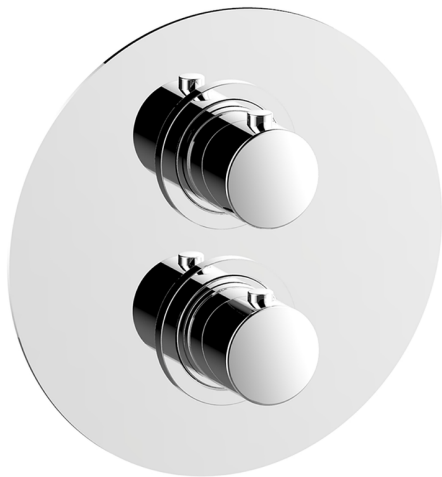

Exposed part for con.thermo.shower valve, 3-outlet SLIM_SM018200

MODEL **SM018200**

Exposed part for con.thermo.shower valve,
3-outlet,with 3 outlet deviastop,without concealed
part,for item ZA018201

AVAILABLE FINISHINGS

-  **21** 21 Chrome
-  **2B** 2B Polished Nickel
-  **40** 40 Matt Black
-  **4Q** 4Q Matt White

CHARACTERISTICS

Installation **Concealed**
Required concealed parts **ZA018201**

Thermostatic

The Cisal thermostatic is your personal water manager, helping you to handle, control and save water and energy.

Concealed thermostatic shower valve, 3-outlets CONCEALED_ZA018201

MODEL **ZA018201**

Concealed thermostatic shower valve, 3-outlets, with 1/2" 3 outlet deviastop cartridge, without trim kit

AVAILABLE FINISHINGS

CHARACTERISTICS

Concealed **1**
 Cartridge Spare Parts **24.04A.PP**
8x20 Plus P Thermostatic Valve

Piastra/Plate/Plaque/Platte/Placa
 2-3mm: XX 25-40 YY 76-91
 10 mm: XX 16-31 YY 65-80

DeviaStop

The Cisal Devia Stop technology allows to adjust the water flow and to direct it to the selected output point (overhead soaker, hand shower, etc).