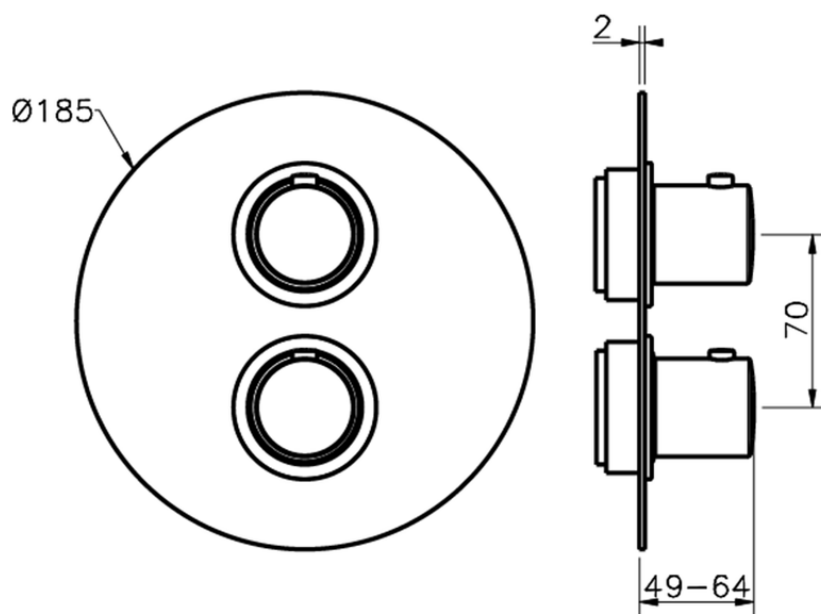

Exposed part for con.thermo.shower valve, 3-outlet SLIM_SM018200

SM018200

<https://en.cisal.it/exposed-part-for-con-thermo-shower-valve-3-outlet-slim-sm018200>

Piastra/Plate/Plaque/Platte/Placa

2-3mm: XX 25-40 YY 76-91

10 mm: XX 16-31 YY 65-80

ZA018201

<https://en.cisal.it/concealed-thermostatic-shower-valve-3-outlets-concealed-za018201>

2026-06-14