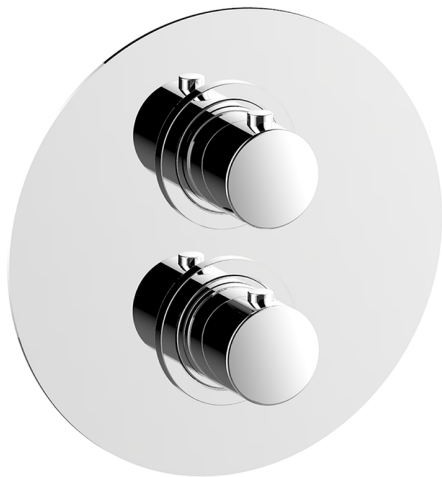

## Exposed part for con.thermo.shower valve, 3-outlet SLIM\_SM018200

MODEL **SM018200**

Exposed part for con.thermo.shower valve, 3-outlet, with 3 outlet deviator, without concealed part, for item ZA018201

## Concealed thermostatic shower valve, 3-outlets CONCEALED\_ZA018201

MODEL **ZA018201**

Concealed thermostatic shower valve, 3-outlets, with 1/2" 3 outlet deviastop cartridge, without trim kit

AVAILABLE FINISHINGS

### DeviaStop

The Cisal Devia Stop technology allows to adjust the water flow and to direct it to the selected output point (overhead soaker, hand shower, etc).