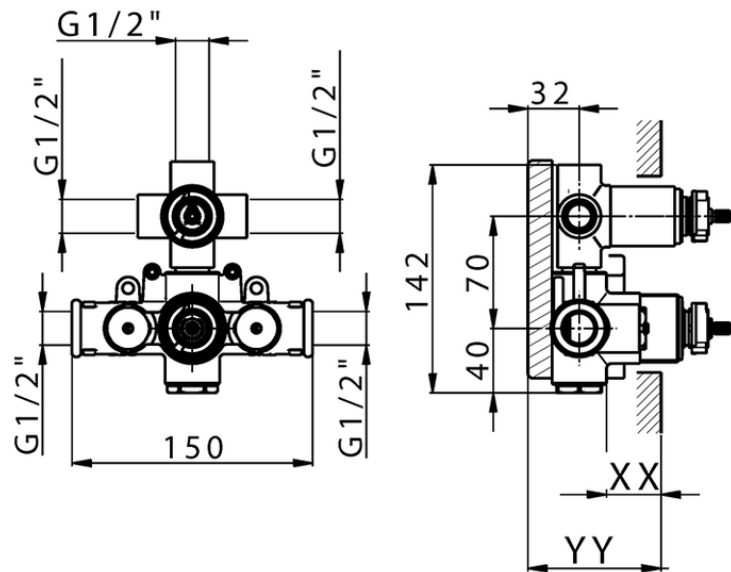

Exposed part for con.thermo.shower valve, 3-outlet SLIM_SM018200

SM018200

<https://en.cisal.it/exposed-part-for-con-thermo-shower-valve-3-outlet-slim-sm018200>

Piastra/Plate/Plaque/Platte/Placa

2-3mm: XX 25-40 YY 76-91

10 mm: XX 16-31 YY 65-80

ZA018201

<https://en.cisal.it/concealed-thermostatic-shower-valve-3-outlets-concealed-za018201>

2026-04-25