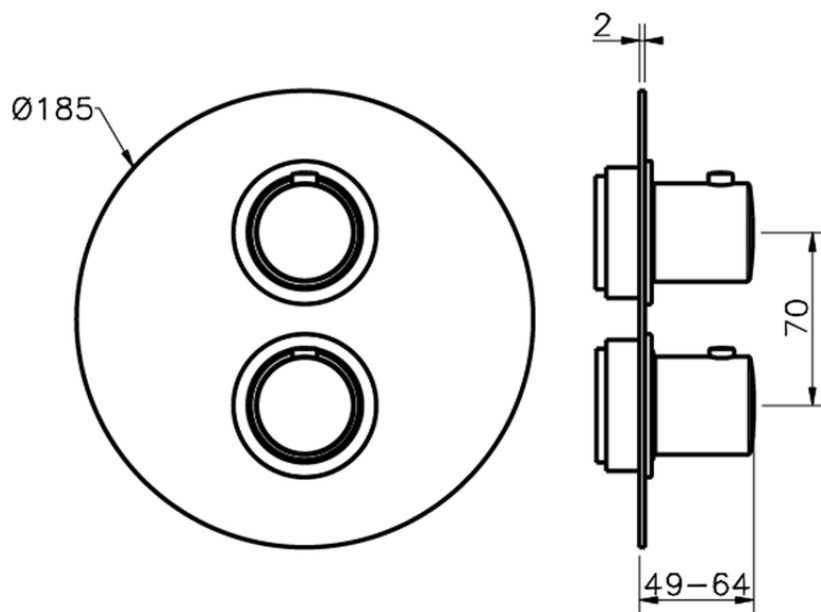

Exposed part for con.thermo.shower valve, 3-outlet SLIM_SM018200

SM018200

<https://en.cisal.it/exposed-part-for-con-thermo-shower-valve-3-outlet-slim-sm018200>

Piastra/Plate/Plaque/Platte/Placa

2-3mm: XX 25-40 YY 76-91

10 mm: XX 16-31 YY 65-80

ZA018201

<https://en.cisal.it/concealed-thermostatic-shower-valve-3-outlets-concealed-za018201>

2026-04-25