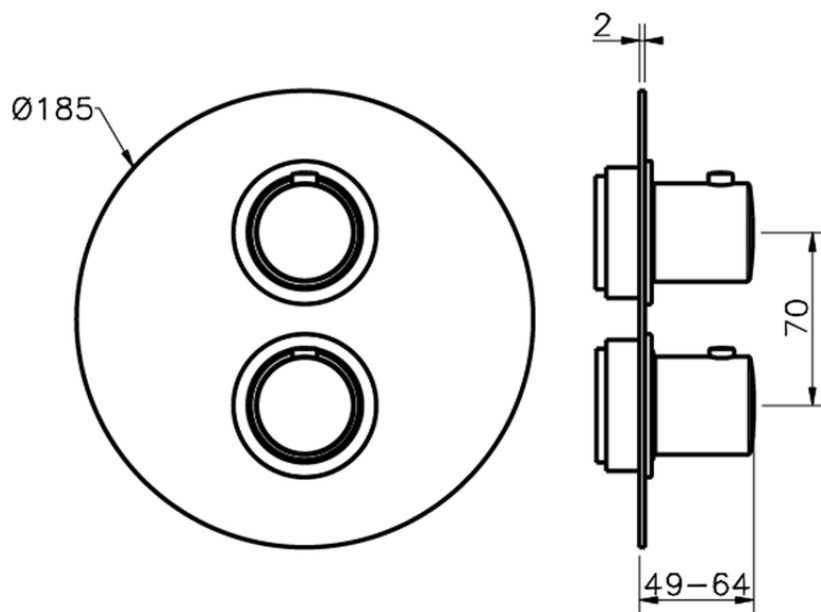

Exposed part for con.thermo.shower valve, 3-outlet SLIM_SM018200

SM018200

<https://en.cisal.it/exposed-part-for-con-thermo-shower-valve-3-outlet-slim-sm018200>

Piastra/Plate/Plaque/Platte/Placa

2-3mm: XX 25-40 YY 76-91

10 mm: XX 16-31 YY 65-80

ZA018201

<https://en.cisal.it/concealed-thermostatic-shower-valve-3-outlets-concealed-za018201>

2026-06-13