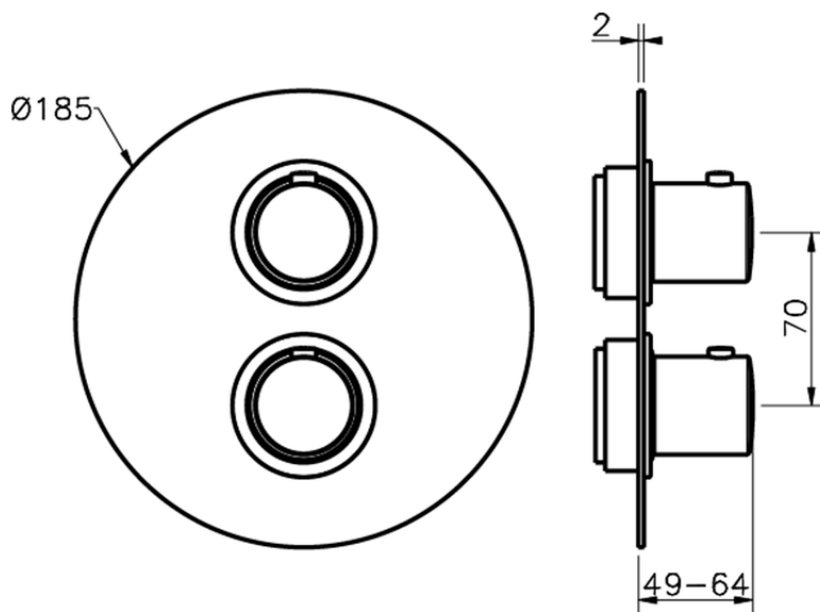

## Exposed part for con.thermo.shower valve, 3-outlet SLIM\_SM018200

SM018200

<https://en.cisal.it/exposed-part-for-con-thermo-shower-valve-3-outlet-slim-sm018200>

Piastra/Plate/Plaque/Platte/Placa

2-3mm: XX 25-40 YY 76-91

10 mm: XX 16-31 YY 65-80

ZA018201

<https://en.cisal.it/concealed-thermostatic-shower-valve-3-outlets-concealed-za018201>

2026-05-17