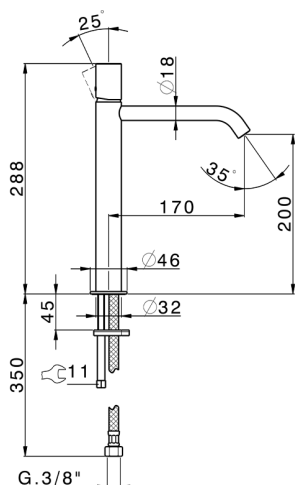

## Single lever tall washbasin mixer SMOOTH X32\_X3003544

MODEL **X3003544**

Single lever tall washbasin mixer, without automatic pop up waste, G.3/8" Stainless Steel Flexible, with smooth lever, Inox AISI 316L

### CHARACTERISTICS

Cartridge Spare Parts **ZZ96550000**

**25 mm Cartridge**

## Single lever tall washbasin mixer SMOOTH X32\_X3003544

X3003544

<https://en.cisal.it/single-lever-tall-washbasin-mixer-smooth-x32-x3003544>

2024-11-23