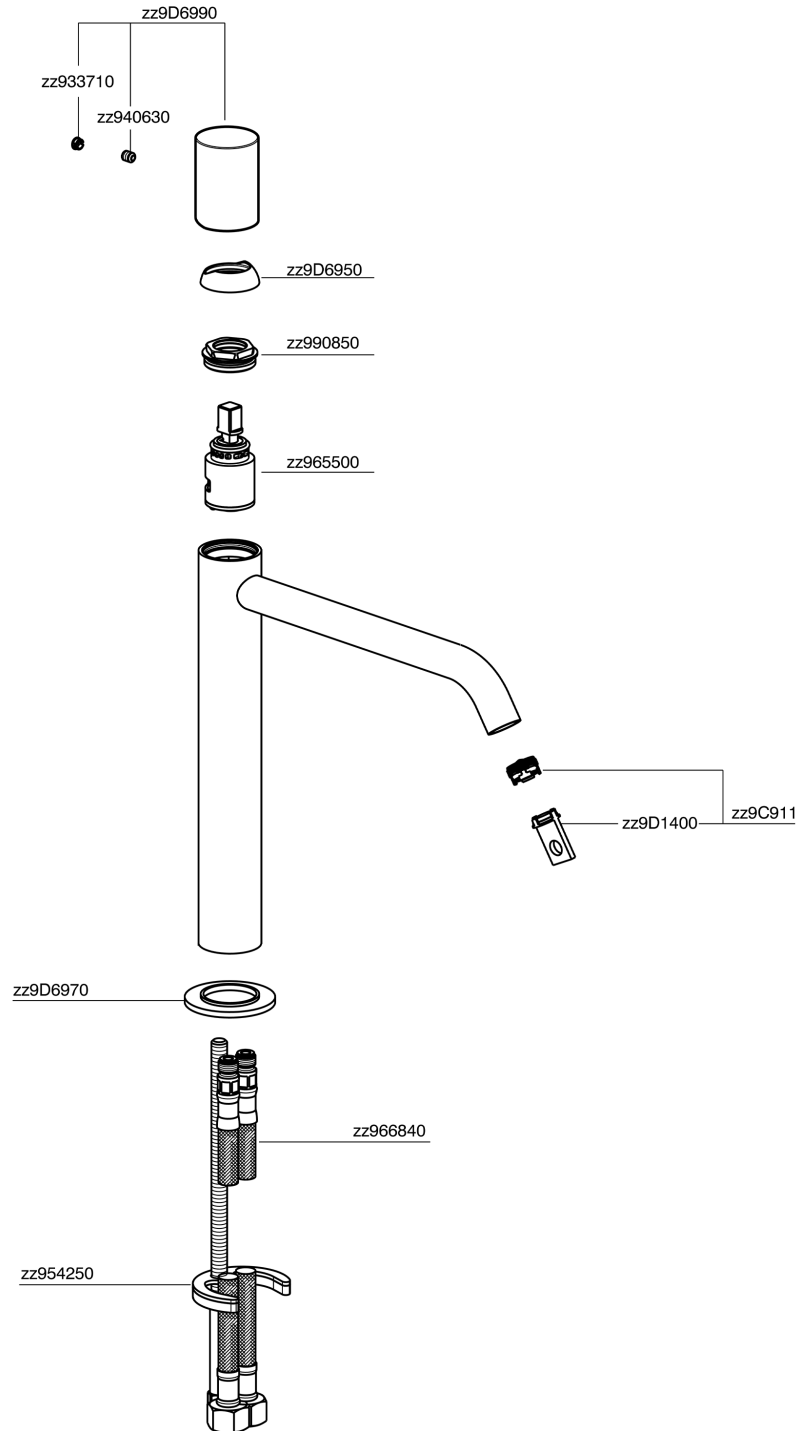

## Single lever tall washbasin mixer SMOOTH X32\_X3003544

MODEL **X3003544**

Single lever tall washbasin mixer, without automatic pop up waste, G.3/8" Stainless Steel Flexible, with smooth lever, Inox AISI 316L

### CHARACTERISTICS

Cartridge Spare Parts **ZZ96550000**

**25 mm Cartridge**

## Single lever tall washbasin mixer SMOOTH X32\_X3003544

X3003544

<https://en.cisal.it/single-lever-tall-washbasin-mixer-smooth-x32-x3003544>

2024-11-23