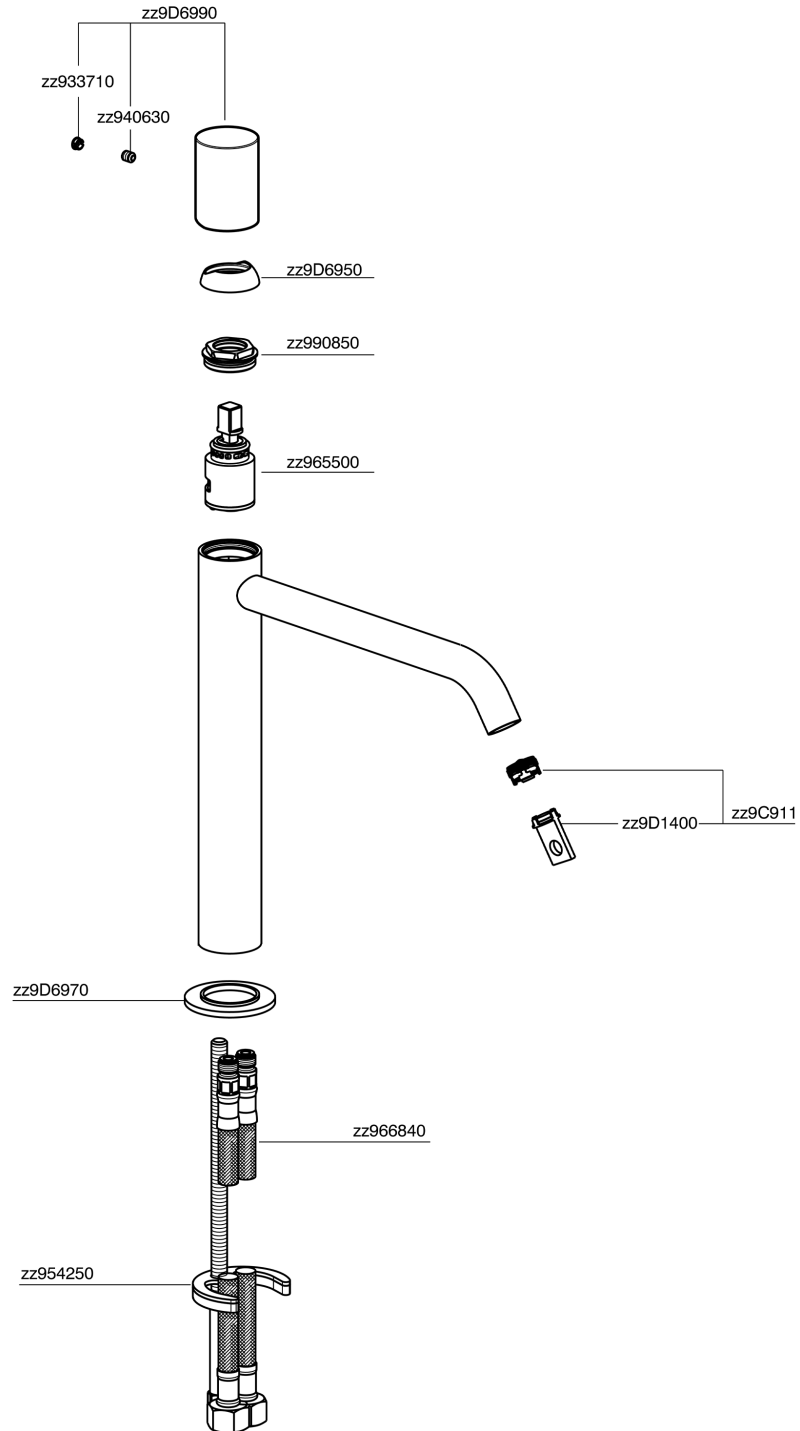

## Single lever tall washbasin mixer SMOOTH X32\_X3003544

X3003544

<https://en.cisal.it/single-lever-tall-washbasin-mixer-smooth-x32-x3003544>

2024-11-23