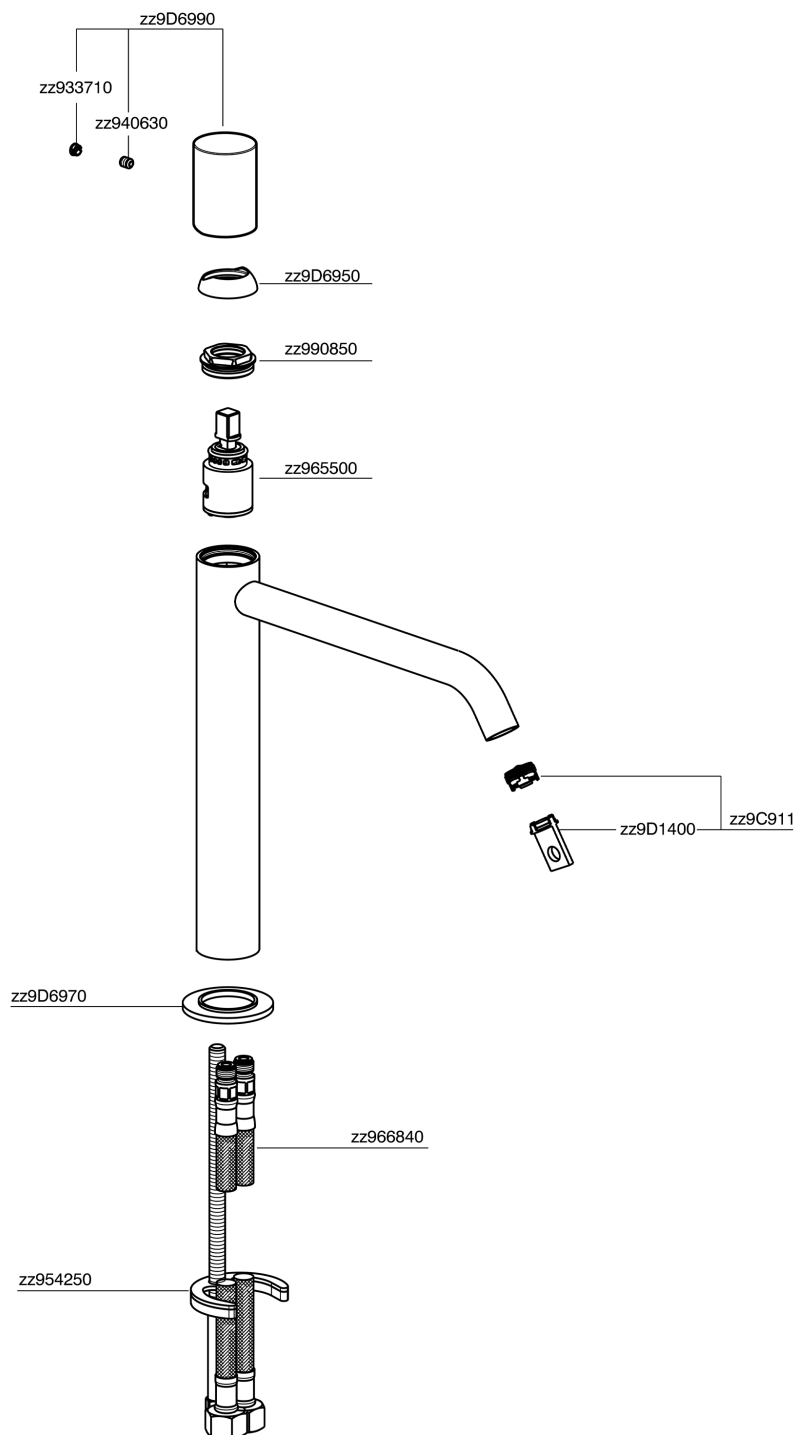

## Single lever tall washbasin mixer SMOOTH X32\_X3003544

X3003544

<https://en.cisal.it/single-lever-tall-washbasin-mixer-smooth-x32-x3003544>

2024-11-23