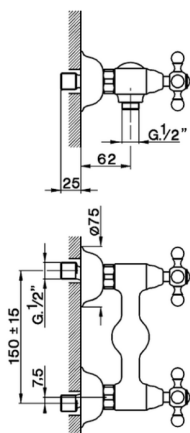

AVAILABLE FINISHINGS

- **21** 21 Chrome
- **24** 24 Gold
- **26** 26 Old Copper
- **27** 27 Old Bronze
- **2A** 2A Satin Brushed Nickel
- **74** 74 Chrome/Gold

CHARACTERISTICS