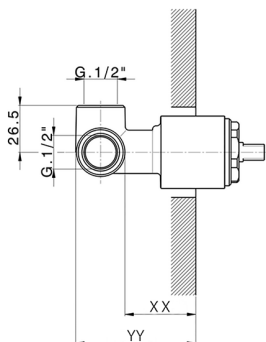

Exposed part for concealed S.L. shower valve LINEAVIVA_LV003000C

MODEL **LV003000C**

Exposed part for concealed S.L. shower valve, without concealed part, for item ZA005300-ZA0G1700

AVAILABLE FINISHINGS

-  **21** 21 Chrome
-  **2F** 2F Brushed Nickel
-  **40** 40 Matt Black
-  **4Q** 4Q Matt White
-  **2W** 2W Brushed Gold
-  **26** 26 Old Copper
-  **3W** 3W Brushed Black Titanium
-  **43** 43 Salvia
-  **44** 44 Graphite
-  **45** 45 Argilla
-  **46** 46 Metal Bronze
-  **47** 47 Cemento

CHARACTERISTICS

Installation **Concealed**
Required concealed parts **ZA0G1700**
ZA005300

Exposed part for concealed S.L. shower valve LINEAVIVA_LV003000C

LV003000C

<https://en.cisal.it/exposed-part-for-concealed-s-l-shower-valve-lineaviva-lv003000c>

Concealed single lever shower mixer CONCEALED_ZA005300

MODEL **ZA005300**

Concealed single lever shower mixer, 1/2" concealed shower, without trim kit

AVAILABLE FINISHINGS

CHARACTERISTICS

Concealed **1**
 Cartridge Spare Parts **ZZ94035000**
35 mm Cartridge

Piastra/Plate/Plaque/Platte/Placa
 2-3mm: XX 27-47 YY 54-74
 10mm: XX 16-40 YY 43-68

2026-06-13