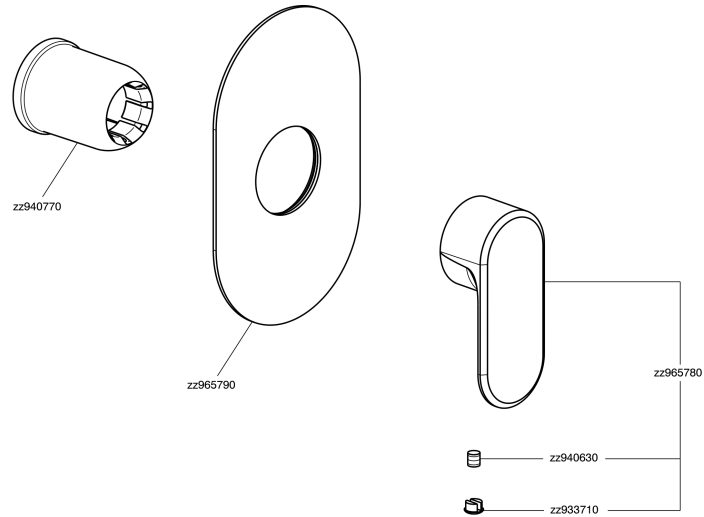

Exposed part for concealed S.L. shower valve LINEAVIVA_LV003000C

MODEL **LV003000C**

Exposed part for concealed S.L. shower valve, without concealed part, for item ZA005300-ZA0G1700

AVAILABLE FINISHINGS

-  **21** 21 Chrome
-  **2F** 2F Brushed Nickel
-  **40** 40 Matt Black
-  **4Q** 4Q Matt White
-  **2W** 2W Brushed Gold
-  **26** 26 Old Copper
-  **3W** 3W Brushed Black Titanium
-  **43** 43 Salvia
-  **44** 44 Graphite
-  **45** 45 Argilla
-  **46** 46 Metal Bronze
-  **47** 47 Cemento

CHARACTERISTICS

Installation **Concealed**
Required concealed parts **ZA0G1700**
ZA005300

Exposed part for concealed S.L. shower valve LINEAVIVA_LV003000C

LV003000C

<https://en.cisal.it/exposed-part-for-concealed-s-l-shower-valve-lineaviva-lv003000c>

Concealed single lever shower mixer CONCEALED_ZA005300

MODEL **ZA005300**

Concealed single lever shower mixer, 1/2" concealed shower, without trim kit

AVAILABLE FINISHINGS

CHARACTERISTICS

Concealed **1**
 Cartridge Spare Parts **ZZ94035000**
35 mm Cartridge

Piastra/Plate/Plaque/Platte/Placa
 2-3mm: XX 27-47 YY 54-74
 10mm: XX 16-40 YY 43-68

2026-06-13