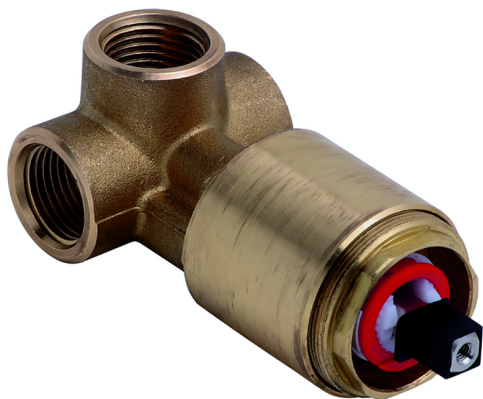

Exposed part for concealed S.L. shower valve LINEAVIVA_LV003000C

MODEL **LV003000C**

Exposed part for concealed S.L. shower valve, without concealed part, for item ZA005300-ZA0G1700

AVAILABLE FINISHINGS

-  **21** 21 Chrome
-  **2F** 2F Brushed Nickel
-  **40** 40 Matt Black
-  **4Q** 4Q Matt White
-  **2W** 2W Brushed Gold
-  **26** 26 Old Copper
-  **3W** 3W Brushed Black Titanium
-  **43** 43 Salvia
-  **44** 44 Graphite
-  **45** 45 Argilla
-  **46** 46 Metal Bronze
-  **47** 47 Cemento

CHARACTERISTICS

Installation **Concealed**
Required concealed parts **ZA0G1700**
ZA005300

Exposed part for concealed S.L. shower valve LINEAVIVA_LV003000C

LV003000C

<https://en.cisal.it/exposed-part-for-concealed-s-l-shower-valve-lineaviva-lv003000c>

Concealed single lever shower mixer CONCEALED_ZA005300

MODEL **ZA005300**

Concealed single lever shower mixer, 1/2" concealed shower, without trim kit

AVAILABLE FINISHINGS

CHARACTERISTICS

Concealed **1**
 Cartridge Spare Parts **ZZ94035000**
35 mm Cartridge