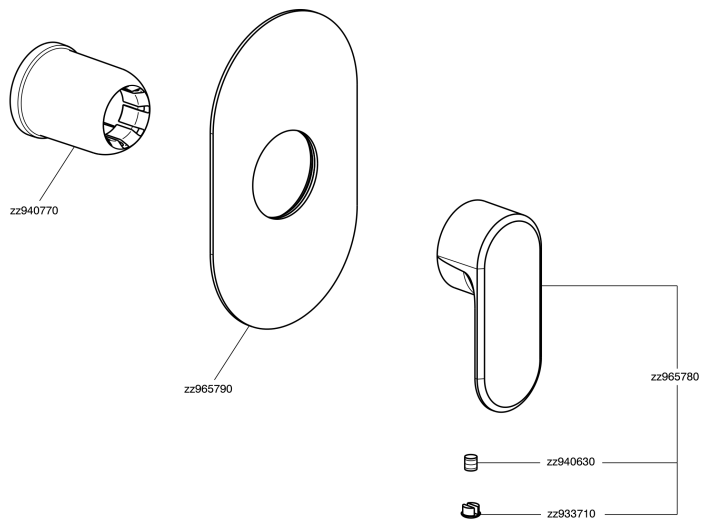

Exposed part for concealed S.L. shower valve LINEAVIVA_LV003000C

LV003000C

<https://en.cisal.it/exposed-part-for-concealed-s-l-shower-valve-lineaviva-lv003000c>

Concealed single lever shower mixer CONCEALED_ZA005300

ZA005300

<https://en.cisal.it/concealed-single-lever-shower-mixer-concealed-za005300>

2026-06-13