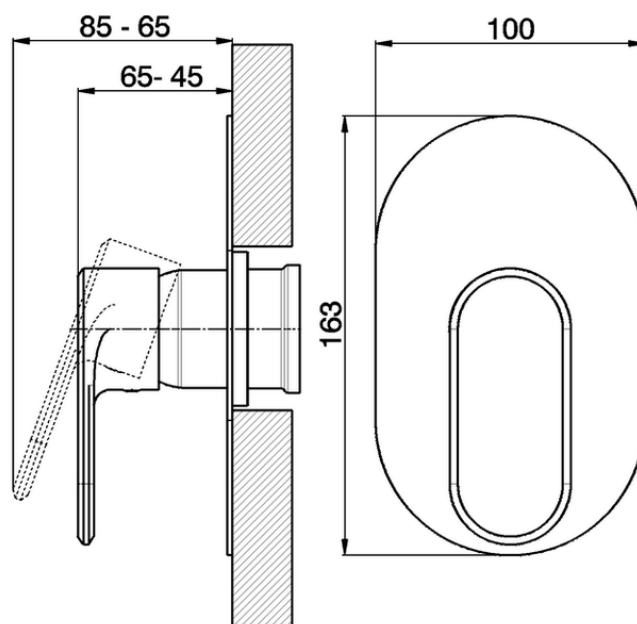

Exposed part for concealed S.L. shower valve LINEAVIVA_LV003000C

LV003000C

<https://en.cisal.it/exposed-part-for-concealed-s-l-shower-valve-lineaviva-lv003000c>

Piastra/Plate/Plaque/Platte/Placa

2-3mm: XX 27-47 YY 54-74

10mm: XX 16-40 YY 43-68

ZA005300

<https://en.cisal.it/concealed-single-lever-shower-mixer-concealed-za005300>

2026-05-19