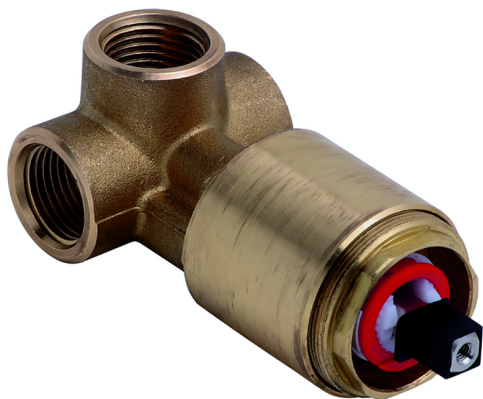

Exposed part for concealed S.L. shower valve LINEAVIVA_LV003000C

MODEL **LV003000C**

Exposed part for concealed S.L. shower valve, without concealed part, for item ZA005300-ZA0G1700

AVAILABLE FINISHINGS

-  **21** 21 Chrome
-  **2F** 2F Brushed Nickel
-  **40** 40 Matt Black
-  **4Q** 4Q Matt White
-  **2W** 2W Brushed Gold
-  **26** 26 Old Copper
-  **3W** 3W Brushed Black Titanium
-  **43** 43 Salvia
-  **44** 44 Graphite
-  **45** 45 Argilla
-  **46** 46 Metal Bronze
-  **47** 47 Cemento

CHARACTERISTICS

Installation **Concealed**
Required concealed parts **ZA0G1700**
ZA005300

Exposed part for concealed S.L. shower valve LINEAVIVA_LV003000C

LV003000C

<https://en.cisal.it/exposed-part-for-concealed-s-l-shower-valve-lineaviva-lv003000c>

Concealed single lever shower mixer CONCEALED_ZA005300

MODEL **ZA005300**

Concealed single lever shower mixer, 1/2" concealed shower, without trim kit

AVAILABLE FINISHINGS

04 04 Without finishing

CHARACTERISTICS

Concealed **1**
 Cartridge Spare Parts **ZZ94035000**
35 mm Cartridge

Piastra/Plate/Plaque/Platte/Placa
 2-3mm: XX 27-47 YY 54-74
 10mm: XX 16-40 YY 43-68

2026-06-19