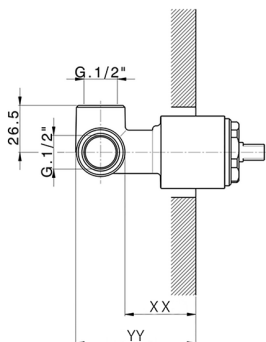

Exposed part for concealed S.L. shower valve LINEAVIVA_LV003000C

MODEL **LV003000C**

Exposed part for concealed S.L. shower valve, without concealed part, for item ZA005300-ZA0G1700

AVAILABLE FINISHINGS

-  **21** 21 Chrome
-  **2F** 2F Brushed Nickel
-  **40** 40 Matt Black
-  **4Q** 4Q Matt White
-  **2W** 2W Brushed Gold
-  **26** 26 Old Copper
-  **3W** 3W Brushed Black Titanium
-  **43** 43 Salvia
-  **44** 44 Graphite
-  **45** 45 Argilla
-  **46** 46 Metal Bronze
-  **47** 47 Cemento

CHARACTERISTICS

Installation **Concealed**
Required concealed parts **ZA0G1700**
ZA005300

Exposed part for concealed S.L. shower valve LINEAVIVA_LV003000C

LV003000C

<https://en.cisal.it/exposed-part-for-concealed-s-l-shower-valve-lineaviva-lv003000c>

Concealed single lever shower mixer CONCEALED_ZA005300

MODEL **ZA005300**

Concealed single lever shower mixer, 1/2" concealed shower, without trim kit

AVAILABLE FINISHINGS

04 04 Without finishing

CHARACTERISTICS

Concealed **1**
 Cartridge Spare Parts **ZZ94035000**
35 mm Cartridge

Piastra/Plate/Plaque/Platte/Placa
 2-3mm: XX 27-47 YY 54-74
 10mm: XX 16-40 YY 43-68

2026-06-19