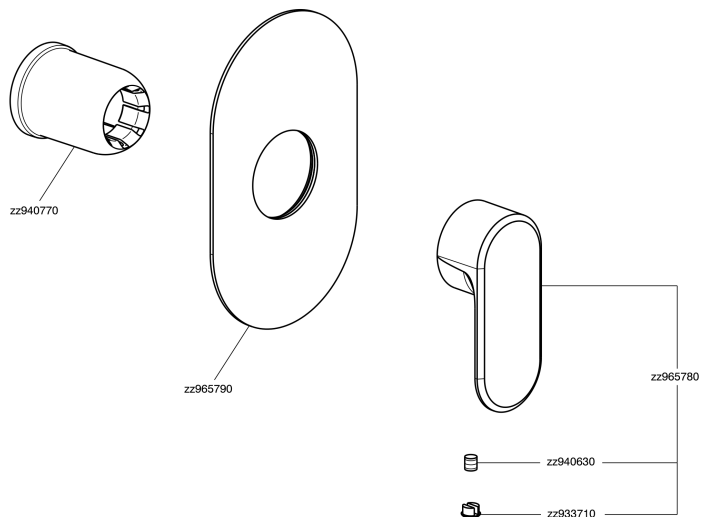

Exposed part for concealed S.L. shower valve LINEAVIVA_LV003000C

MODEL **LV003000C**

Exposed part for concealed S.L. shower valve, without concealed part, for item ZA005300-ZA0G1700

AVAILABLE FINISHINGS

-  **21** 21 Chrome
-  **2F** 2F Brushed Nickel
-  **40** 40 Matt Black
-  **4Q** 4Q Matt White
-  **2W** 2W Brushed Gold
-  **26** 26 Old Copper
-  **3W** 3W Brushed Black Titanium
-  **43** 43 Salvia
-  **44** 44 Graphite
-  **45** 45 Argilla
-  **46** 46 Metal Bronze
-  **47** 47 Cemento

CHARACTERISTICS

Installation **Concealed**
Required concealed parts **ZA0G1700**
ZA005300

Exposed part for concealed S.L. shower valve LINEAVIVA_LV003000C

LV003000C

<https://en.cisal.it/exposed-part-for-concealed-s-l-shower-valve-lineaviva-lv003000c>

Concealed single lever shower mixer CONCEALED_ZA005300

MODEL **ZA005300**

Concealed single lever shower mixer, 1/2" concealed shower, without trim kit

AVAILABLE FINISHINGS

CHARACTERISTICS

Concealed **1**
 Cartridge Spare Parts **ZZ94035000**
35 mm Cartridge

Piastra/Plate/Plaque/Platte/Placa
 2-3mm: XX 27-47 YY 54-74
 10mm: XX 16-40 YY 43-68

2026-04-26