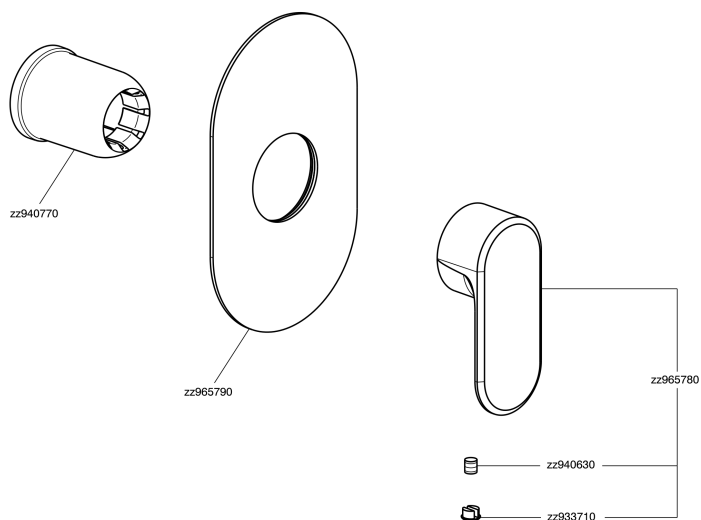

Exposed part for concealed S.L. shower valve LINEAVIVA_LV003000C

MODEL **LV003000C**

Exposed part for concealed S.L. shower valve, without concealed part, for item ZA005300-ZA0G1700

AVAILABLE FINISHINGS

-  **21** 21 Chrome
-  **2F** 2F Brushed Nickel
-  **40** 40 Matt Black
-  **4Q** 4Q Matt White
-  **2W** 2W Brushed Gold
-  **26** 26 Old Copper
-  **3W** 3W Brushed Black Titanium
-  **43** 43 Salvia
-  **44** 44 Graphite
-  **45** 45 Argilla
-  **46** 46 Metal Bronze
-  **47** 47 Cemento

CHARACTERISTICS

Installation **Concealed**
Required concealed parts **ZA0G1700**
ZA005300

Exposed part for concealed S.L. shower valve LINEAVIVA_LV003000C

LV003000C

<https://en.cisal.it/exposed-part-for-concealed-s-l-shower-valve-lineaviva-lv003000c>

Concealed single lever shower mixer CONCEALED_ZA005300

MODEL **ZA005300**

Concealed single lever shower mixer, 1/2" concealed shower, without trim kit

AVAILABLE FINISHINGS

04 04 Without finishing

CHARACTERISTICS

Concealed **1**
 Cartridge Spare Parts **ZZ94035000**
35 mm Cartridge

Piastra/Plate/Plaque/Platte/Placa
 2-3mm: XX 27-47 YY 54-74
 10mm: XX 16-40 YY 43-68

2026-06-19