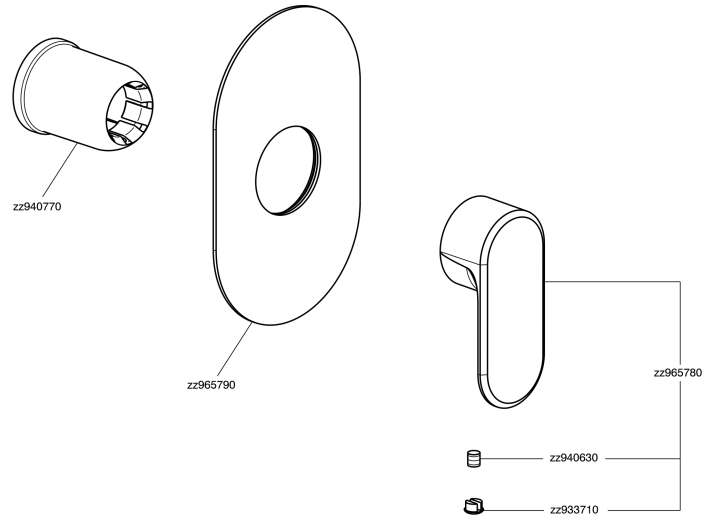

Exposed part for concealed S.L. shower valve LINEAVIVA_LV003000C

LV003000C

<https://en.cisal.it/exposed-part-for-concealed-s-l-shower-valve-lineaviva-lv003000c>

Concealed single lever shower mixer CONCEALED_ZA005300

ZA005300

<https://en.cisal.it/concealed-single-lever-shower-mixer-concealed-za005300>

2026-04-26