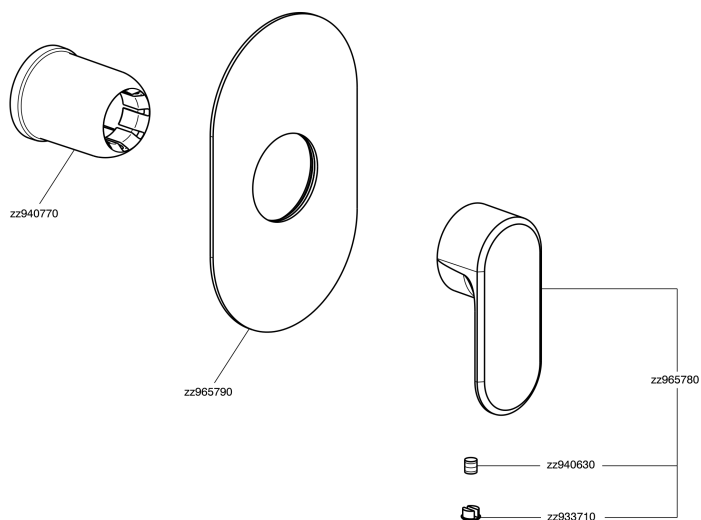

Exposed part for concealed S.L. shower valve LINEAVIVA_LV003000C

LV003000C

<https://en.cisal.it/exposed-part-for-concealed-s-l-shower-valve-lineaviva-lv003000c>

Concealed single lever shower mixer CONCEALED_ZA005300

ZA005300

<https://en.cisal.it/concealed-single-lever-shower-mixer-concealed-za005300>

2026-06-16