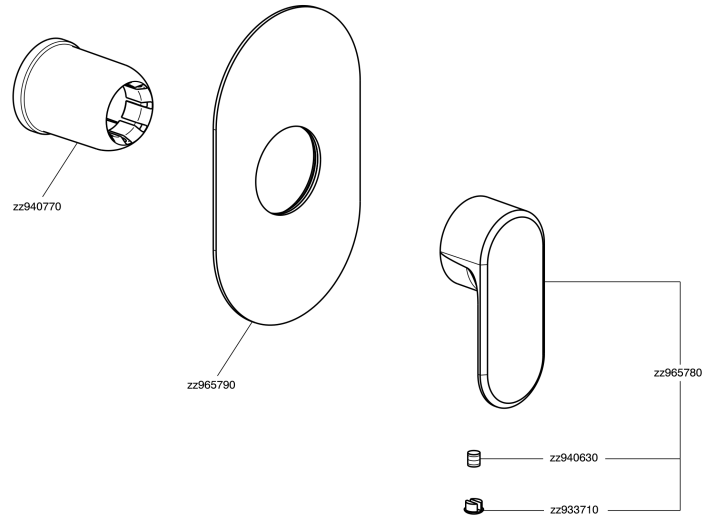

Exposed part for concealed S.L. shower valve LINEAVIVA_LV003000C

LV003000C

<https://en.cisal.it/exposed-part-for-concealed-s-l-shower-valve-lineaviva-lv003000c>

Concealed single lever shower mixer CONCEALED_ZA005300

ZA005300

<https://en.cisal.it/concealed-single-lever-shower-mixer-concealed-za005300>

2026-06-14