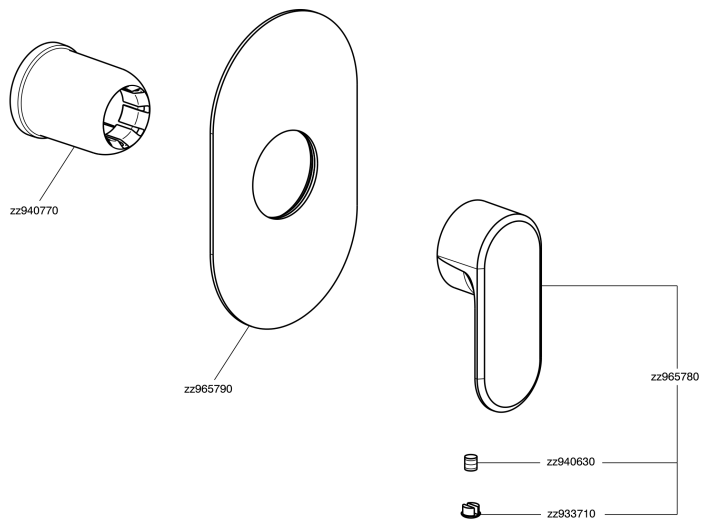

Exposed part for concealed S.L. shower valve LINEAVIVA_LV003000C

LV003000C

<https://en.cisal.it/exposed-part-for-concealed-s-l-shower-valve-lineaviva-lv003000c>

Concealed single lever shower mixer CONCEALED_ZA005300

ZA005300

<https://en.cisal.it/concealed-single-lever-shower-mixer-concealed-za005300>

2026-05-19