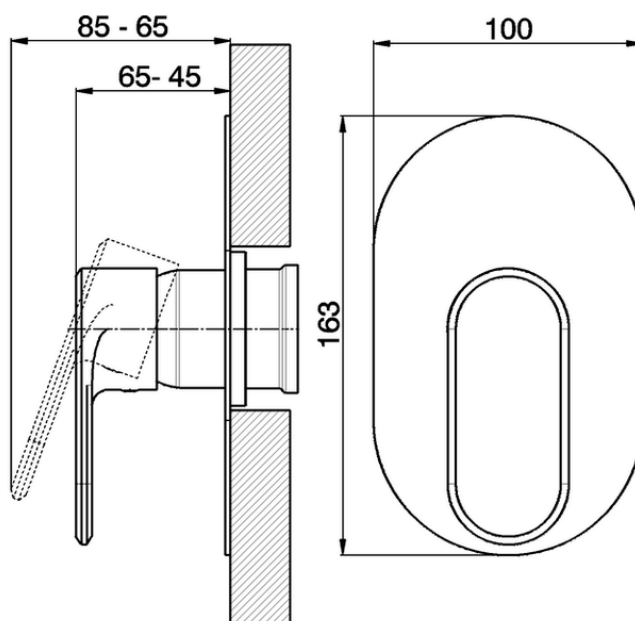

**Exposed part for concealed S.L. shower valve LINEAVIVA\_LV003000C**

LV003000C

<https://en.cisal.it/exposed-part-for-concealed-s-l-shower-valve-lineaviva-lv003000c>

Piastra/Plate/Plaque/Platte/Placa

2-3mm: XX 27-47 YY 54-74

10mm: XX 16-40 YY 43-68

ZA005300

<https://en.cisal.it/concealed-single-lever-shower-mixer-concealed-za005300>

2026-06-13