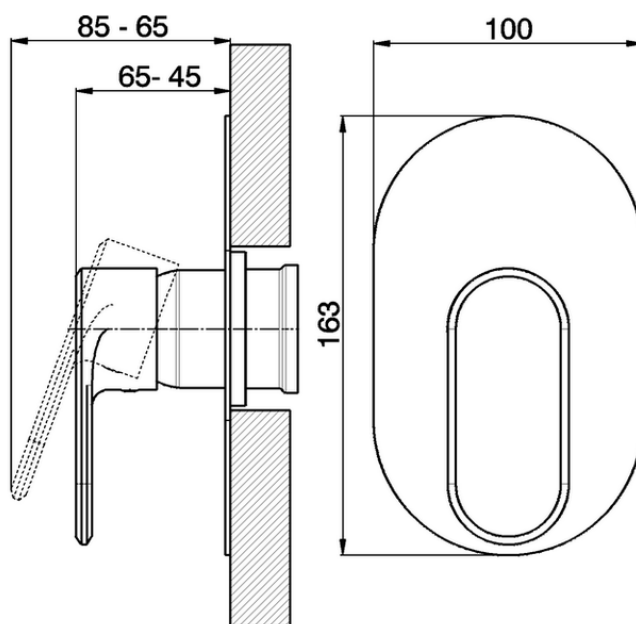

Exposed part for concealed S.L. shower valve LINEAVIVA_LV003000C

LV003000C

<https://en.cisal.it/exposed-part-for-concealed-s-l-shower-valve-lineaviva-lv003000c>

Piastra/Plate/Plaque/Platte/Placa

2-3mm: XX 27-47 YY 54-74

10mm: XX 16-40 YY 43-68

ZA005300

<https://en.cisal.it/concealed-single-lever-shower-mixer-concealed-za005300>

2026-04-26