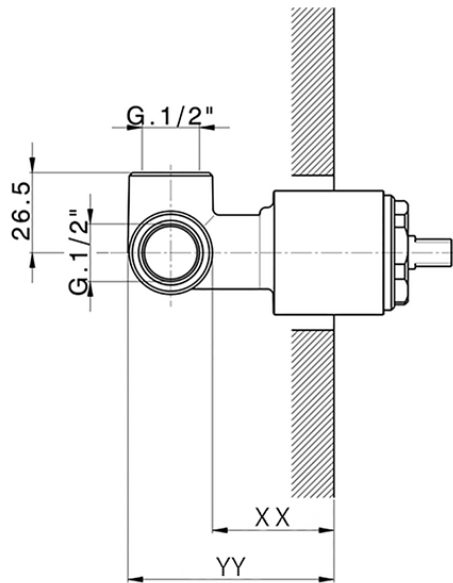

Exposed part for concealed S.L. shower valve LINEAVIVA_LV003000C

LV003000C

<https://en.cisal.it/exposed-part-for-concealed-s-l-shower-valve-lineaviva-lv003000c>

Piastra/Plate/Plaque/Platte/Placa

2-3mm: XX 27-47 YY 54-74

10mm: XX 16-40 YY 43-68

ZA005300

<https://en.cisal.it/concealed-single-lever-shower-mixer-concealed-za005300>

2026-06-16