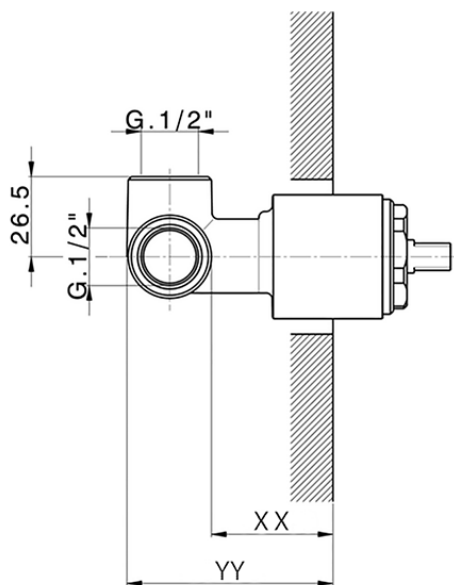

Exposed part for concealed S.L. shower valve LINEAVIVA_LV003000C

LV003000C

<https://en.cisal.it/exposed-part-for-concealed-s-l-shower-valve-lineaviva-lv003000c>

Piastra/Plate/Plaque/Platte/Placa

2-3mm: XX 27-47 YY 54-74

10mm: XX 16-40 YY 43-68

ZA005300

<https://en.cisal.it/concealed-single-lever-shower-mixer-concealed-za005300>

2026-05-19