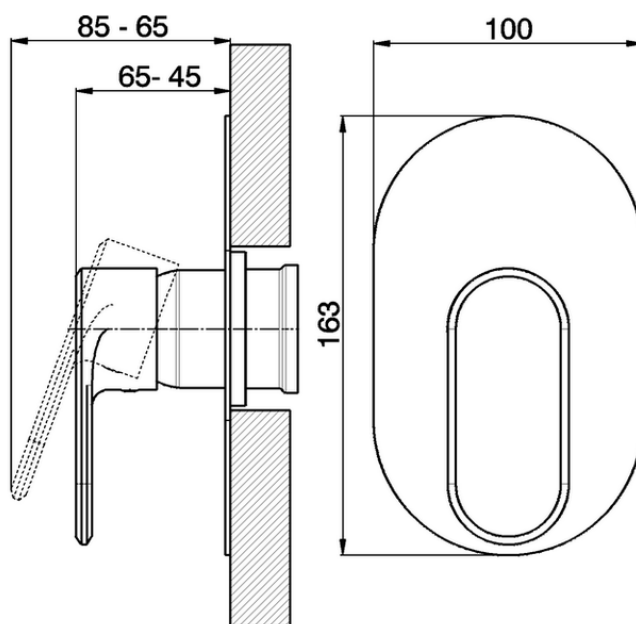

Exposed part for concealed S.L. shower valve LINEAVIVA_LV003000C

LV003000C

<https://en.cisal.it/exposed-part-for-concealed-s-l-shower-valve-lineaviva-lv003000c>

Piastra/Plate/Plaque/Platte/Placa

2-3mm: XX 27-47 YY 54-74

10mm: XX 16-40 YY 43-68

ZA005300

<https://en.cisal.it/concealed-single-lever-shower-mixer-concealed-za005300>

2026-06-16