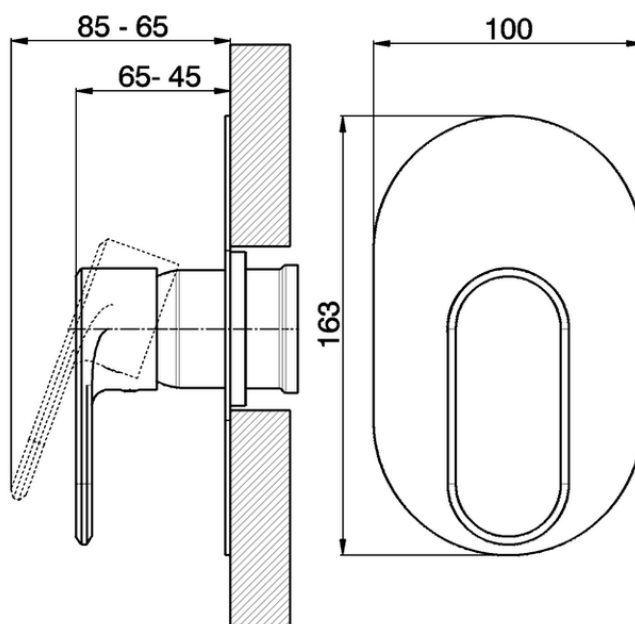

Exposed part for concealed S.L. shower valve LINEAVIVA_LV003000C

LV003000C

<https://en.cisal.it/exposed-part-for-concealed-s-l-shower-valve-lineaviva-lv003000c>

Piastra/Plate/Plaque/Platte/Placa

2-3mm: XX 27-47 YY 54-74

10mm: XX 16-40 YY 43-68

ZA005300

<https://en.cisal.it/concealed-single-lever-shower-mixer-concealed-za005300>

2026-05-19