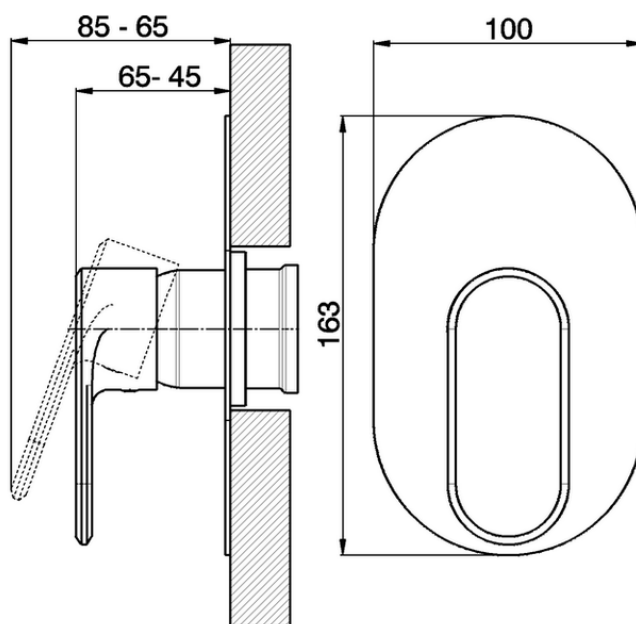

Exposed part for concealed S.L. shower valve LINEAVIVA_LV003000C

LV003000C

<https://en.cisal.it/exposed-part-for-concealed-s-l-shower-valve-lineaviva-lv003000c>

Piastra/Plate/Plaque/Platte/Placa

2-3mm: XX 27-47 YY 54-74

10mm: XX 16-40 YY 43-68

ZA005300

<https://en.cisal.it/concealed-single-lever-shower-mixer-concealed-za005300>

2026-06-14