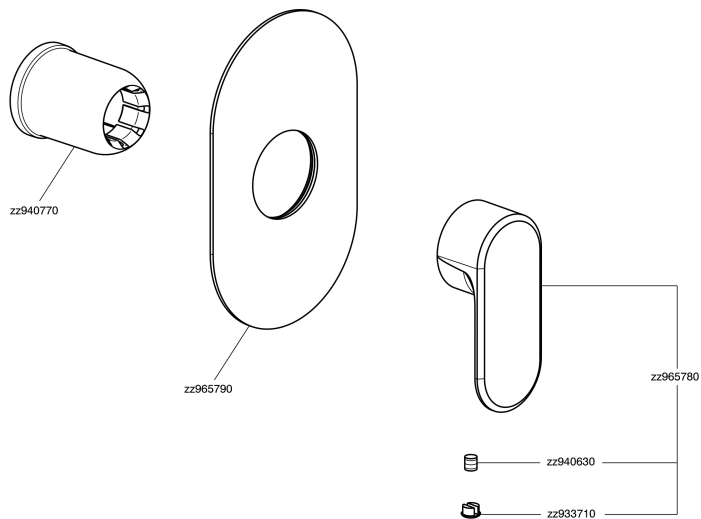

Exposed part for concealed S.L. shower valve LINEAVIVA_LV003000C

MODEL **LV003000C**

Exposed part for concealed S.L. shower valve, without concealed part, for item ZA005300-ZA0G1700

AVAILABLE FINISHINGS

-  **21** 21 Chrome
-  **2F** 2F Brushed Nickel
-  **40** 40 Matt Black
-  **4Q** 4Q Matt White
-  **2W** 2W Brushed Gold
-  **26** 26 Old Copper
-  **3W** 3W Brushed Black Titanium
-  **43** 43 Salvia
-  **44** 44 Graphite
-  **45** 45 Argilla
-  **46** 46 Metal Bronze
-  **47** 47 Cemento

CHARACTERISTICS

Installation **Concealed**
Required concealed parts **ZA0G1700**
ZA005300

Exposed part for concealed S.L. shower valve LINEAVIVA_LV003000C

LV003000C

<https://en.cisal.it/exposed-part-for-concealed-s-l-shower-valve-lineaviva-lv003000c>

Concealed single lever shower mixer CONCEALED_ZA005300

MODEL **ZA005300**

Concealed single lever shower mixer, 1/2" concealed shower, without trim kit

AVAILABLE FINISHINGS

 **04** 04 Without finishing

CHARACTERISTICS

Concealed **1**
 Cartridge Spare Parts **ZZ94035000**
35 mm Cartridge

Piastra/Plate/Plaque/Platte/Placa
 2-3mm: XX 27-47 YY 54-74
 10mm: XX 16-40 YY 43-68

2026-04-27