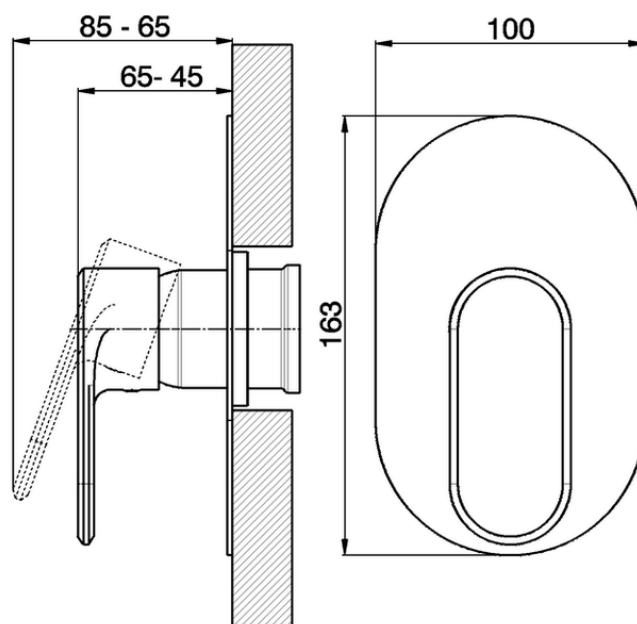

**Exposed part for concealed S.L. shower valve LINEAVIVA\_LV003000C**

LV003000C

<https://en.cisal.it/exposed-part-for-concealed-s-l-shower-valve-lineaviva-lv003000c>

Piastra/Plate/Plaque/Platte/Placa

2-3mm: XX 27-47 YY 54-74

10mm: XX 16-40 YY 43-68

ZA005300

<https://en.cisal.it/concealed-single-lever-shower-mixer-concealed-za005300>

2026-06-14