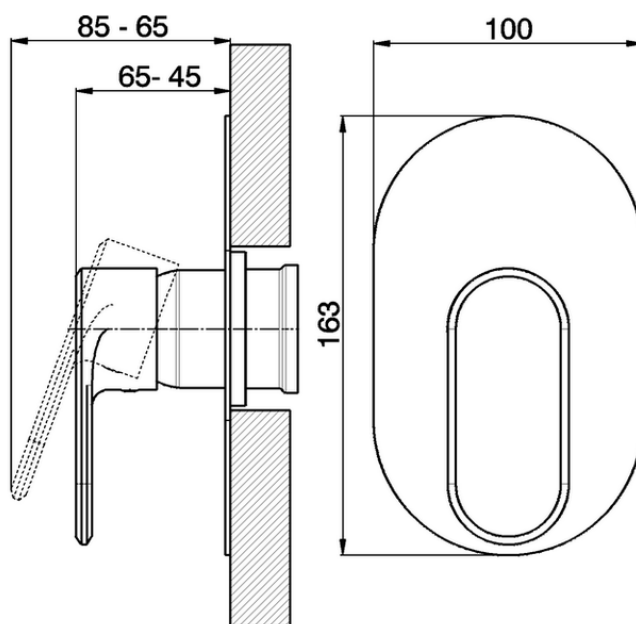

## Exposed part for concealed S.L. shower valve LINEAVIVA\_LV003000C

LV003000C

<https://en.cisal.it/exposed-part-for-concealed-s-l-shower-valve-lineaviva-lv003000c>

Piastra/Plate/Plaque/Platte/Placa

2-3mm: XX 27-47 YY 54-74

10mm: XX 16-40 YY 43-68

ZA005300

<https://en.cisal.it/concealed-single-lever-shower-mixer-concealed-za005300>

2026-06-13