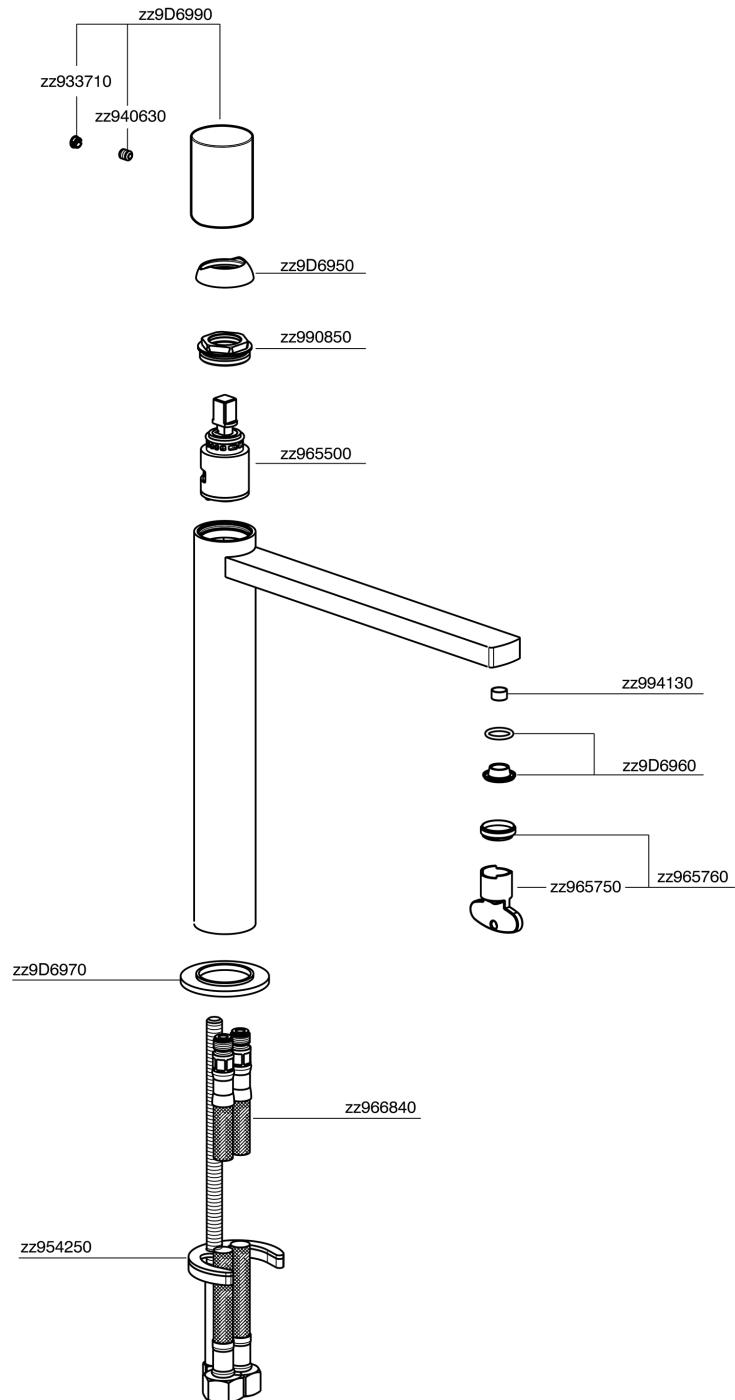

Single lever tall washbasin mixer SMOOTH X32_X4003544

MODEL **X4003544**

Single lever tall washbasin mixer, without automatic pop up waste, G.3/8" Stainless Steel Flexible, with smooth lever, Inox AISI 316L

AVAILABLE FINISHINGS

-  **5H** 5H Dark Brass Brushed
-  **5L** 5L Brushed Black Titanium
-  **5N** 5N Brushed Rose Gold
-  **D1** D1 Brushed Inox

CHARACTERISTICS

Cartridge Spare Parts **ZZ96550000**

25 mm Cartridge

Single lever tall washbasin mixer SMOOTH X32_X4003544

X4003544

<https://en.cisal.it/single-lever-tall-washbasin-mixer-smooth-x32x4003544>

2024-09-19