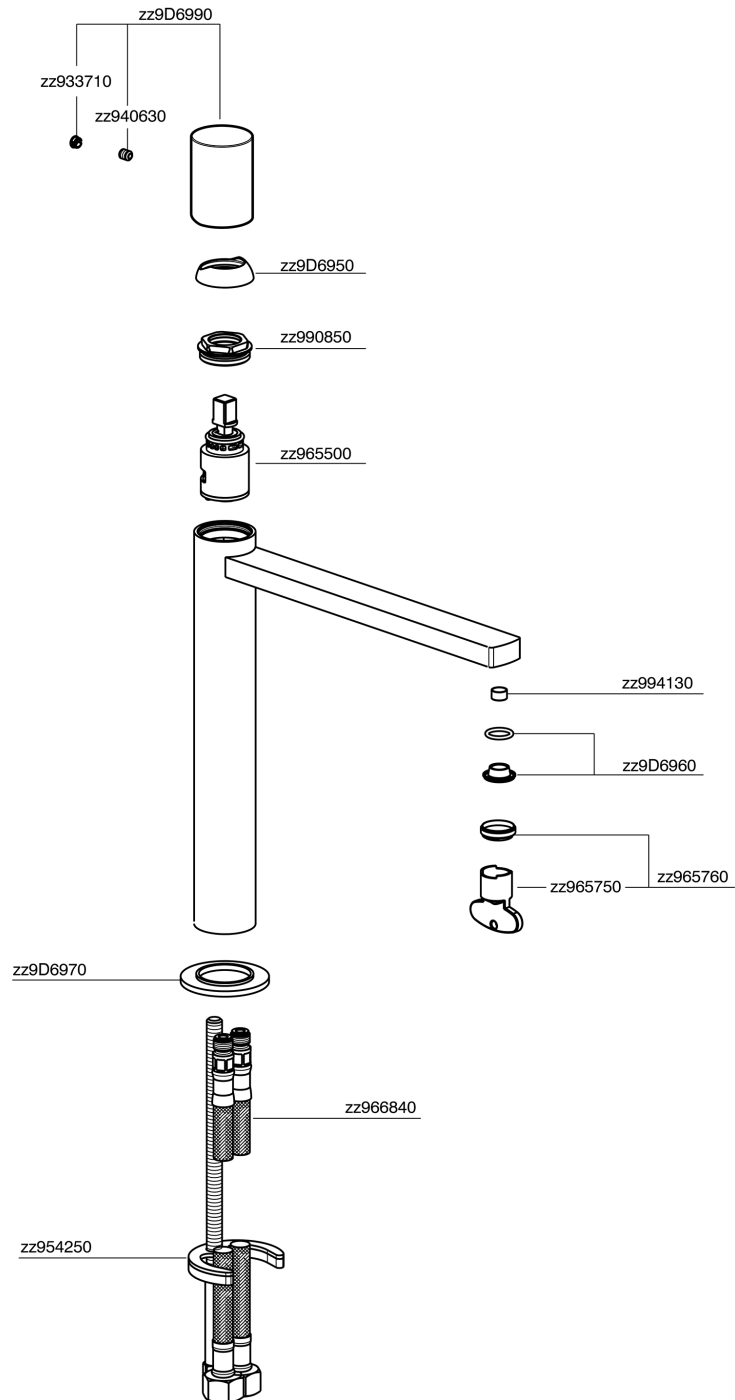

Single lever tall washbasin mixer SMOOTH X32_X4003544

X4003544

<https://en.cisal.it/single-lever-tall-washbasin-mixer-smooth-x32x4003544>

2024-09-19