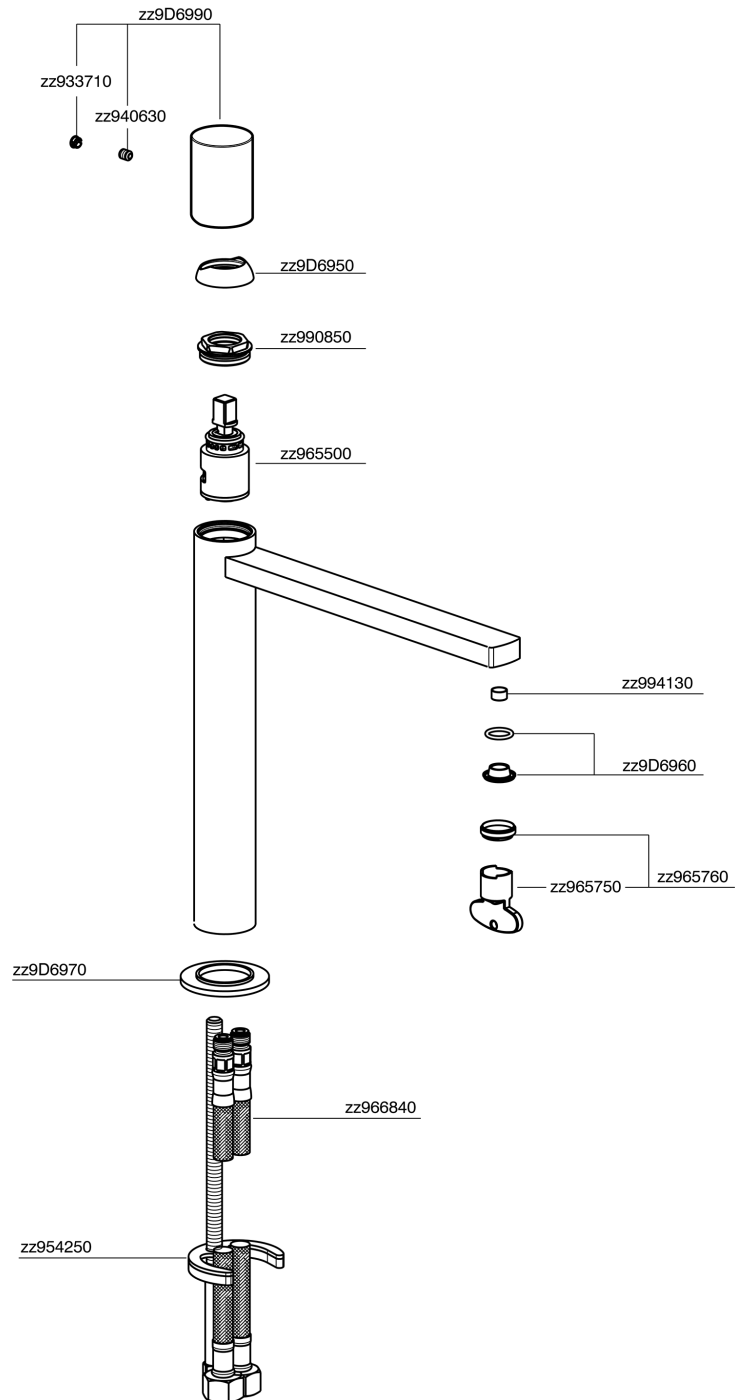

Single lever tall washbasin mixer SMOOTH X32_X4003544

MODEL **X4003544**

Single lever tall washbasin mixer, without automatic pop up waste, G.3/8" Stainless Steel Flexible, with smooth lever, Inox AISI 316L

AVAILABLE FINISHINGS

- 
5H 5H Dark Brass Brushed
- 
5L 5L Brushed Black Titanium
- 
5N 5N Brushed Rose Gold
- 
D1 D1 Brushed Inox

CHARACTERISTICS

Cartridge Spare Parts **ZZ96550000**

25 mm Cartridge

Single lever tall washbasin mixer SMOOTH X32_X4003544

X4003544

<https://en.cisal.it/single-lever-tall-washbasin-mixer-smooth-x32x4003544>

2024-09-19