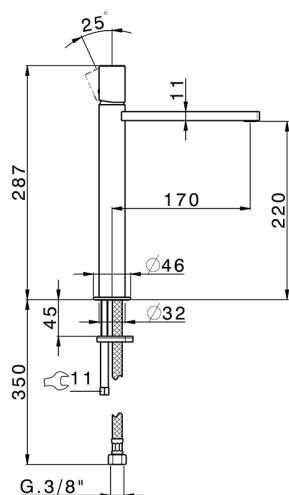

Single lever tall washbasin mixer SMOOTH X32_X4003544

MODEL **X4003544**

Single lever tall washbasin mixer, without automatic pop up waste, G.3/8" Stainless Steel Flexible, with smooth lever, Inox AISI 316L

AVAILABLE FINISHINGS

- 
5H 5H Dark Brass Brushed
- 
5L 5L Brushed Black Titanium
- 
5N 5N Brushed Rose Gold
- 
D1 D1 Brushed Inox

CHARACTERISTICS

Cartridge Spare Parts **ZZ96550000**

25 mm Cartridge

Single lever tall washbasin mixer SMOOTH X32_X4003544

X4003544

<https://en.cisal.it/single-lever-tall-washbasin-mixer-smooth-x32x4003544>

2024-09-19